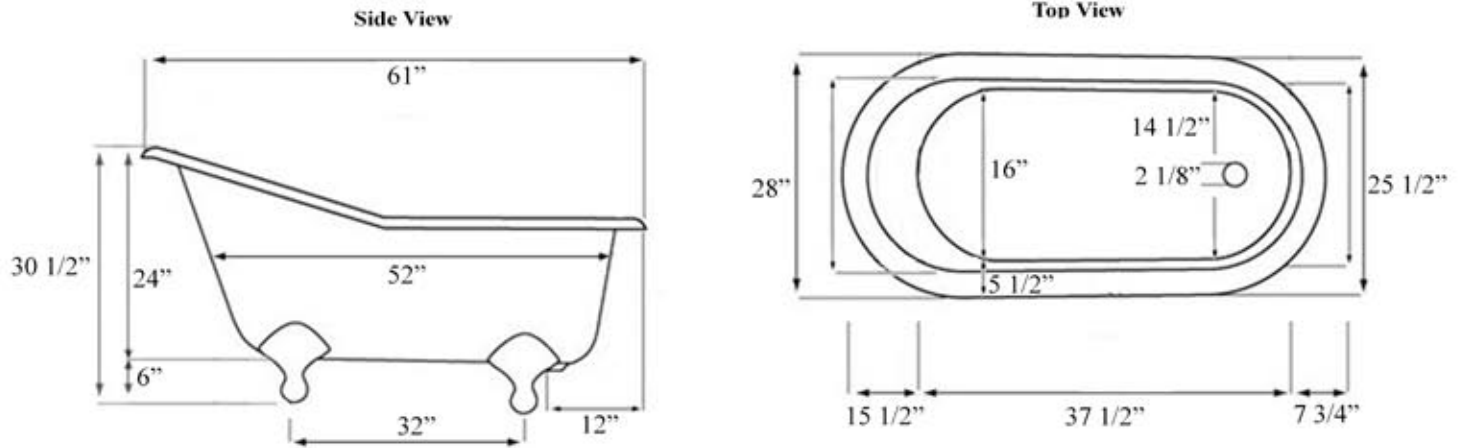

62" Acrylic Slipper Claw Foot Tub by Randolph Morris

Item #: RMA62SL

NOTE: Tub dimensions may vary +/- 1/2 inch and are subject to change. For best results, Randolph Morris and Vintage Tub and Bath STRONGLY recommend that you have the tub on site before installing rough-in plumbing. Randolph Morris and Vintage Tub and Bath assume no responsibility for improper rough-in installation.

Weight: 104 lbs

Water Capacity: 40 G

All products and specifications are subject to change without notice. Randolph Morris is not responsible for typographical and/or dimensional errors. Typographical errors are subject to correction.