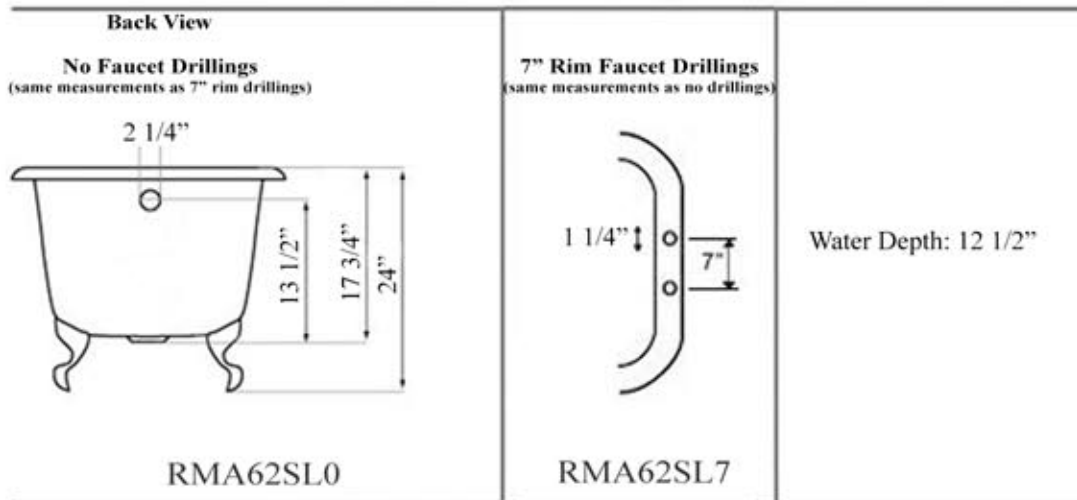

62" Acrylic Slipper Claw Foot Tub by Randolph Morris

Item #: RMA62SL

NOTE: Tub dimensions may vary +/- 1/2 inch and are subject to change. For best results, Randolph Morris and Vintage Tub and Bath STRONGLY recommend that you have the tub on site before installing rough-in plumbing. Randolph Morris and Vintage Tub and Bath assume no responsibility for improper rough-in installation.

Weight: 104 lbs

Water Capacity: 40 G

All products and specifications are subject to change without notice. Randolph Morris is not responsible for typographical and/or dimensional errors. Typographical errors are subject to correction.