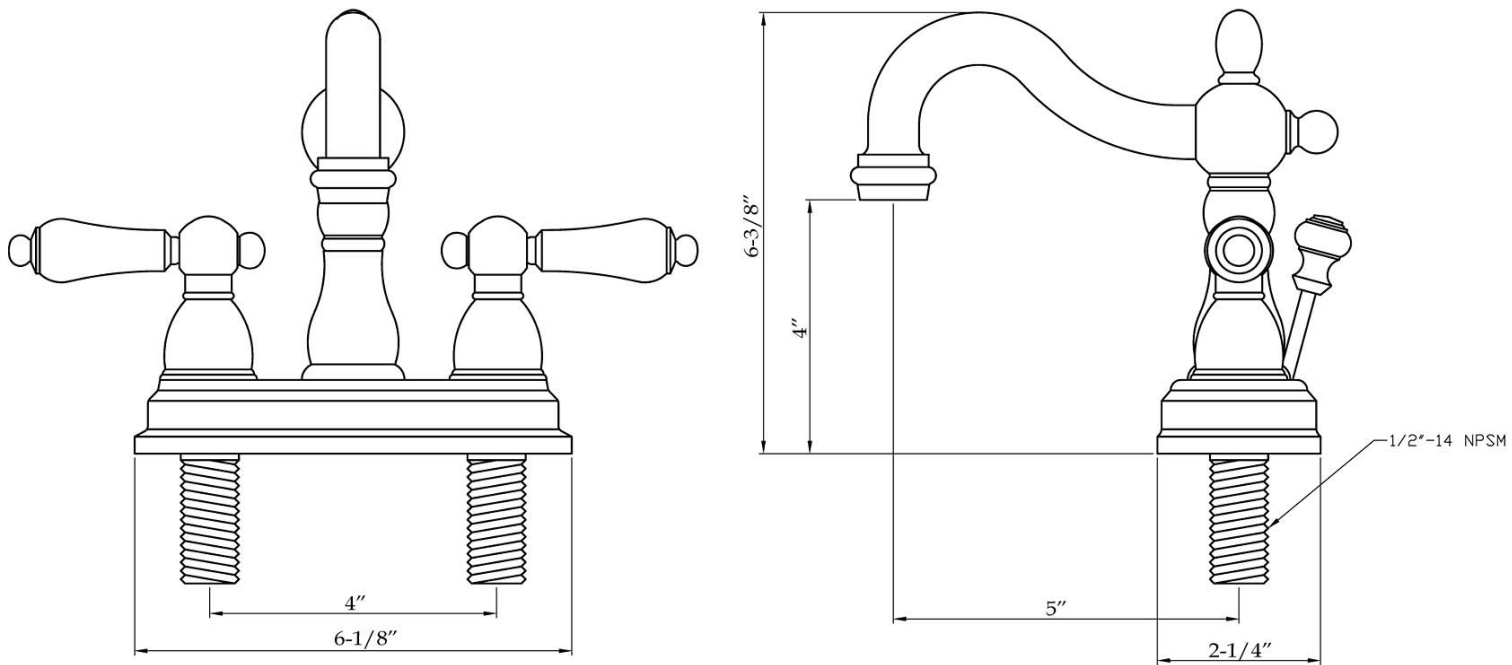

## Bathroom Sink Faucet - 4-inch Centerset with Pop-Up by Randolph Morris

Item #: RM812

All products and specifications are subject to change without notice. Randolph Morris is not responsible for typographical and/or dimensional errors. Typographical errors are subject to correction.

Note: Rough-in dimensions may vary +/- 1/2" and are subject to change. No responsibility is assumed by Randolph Morris.