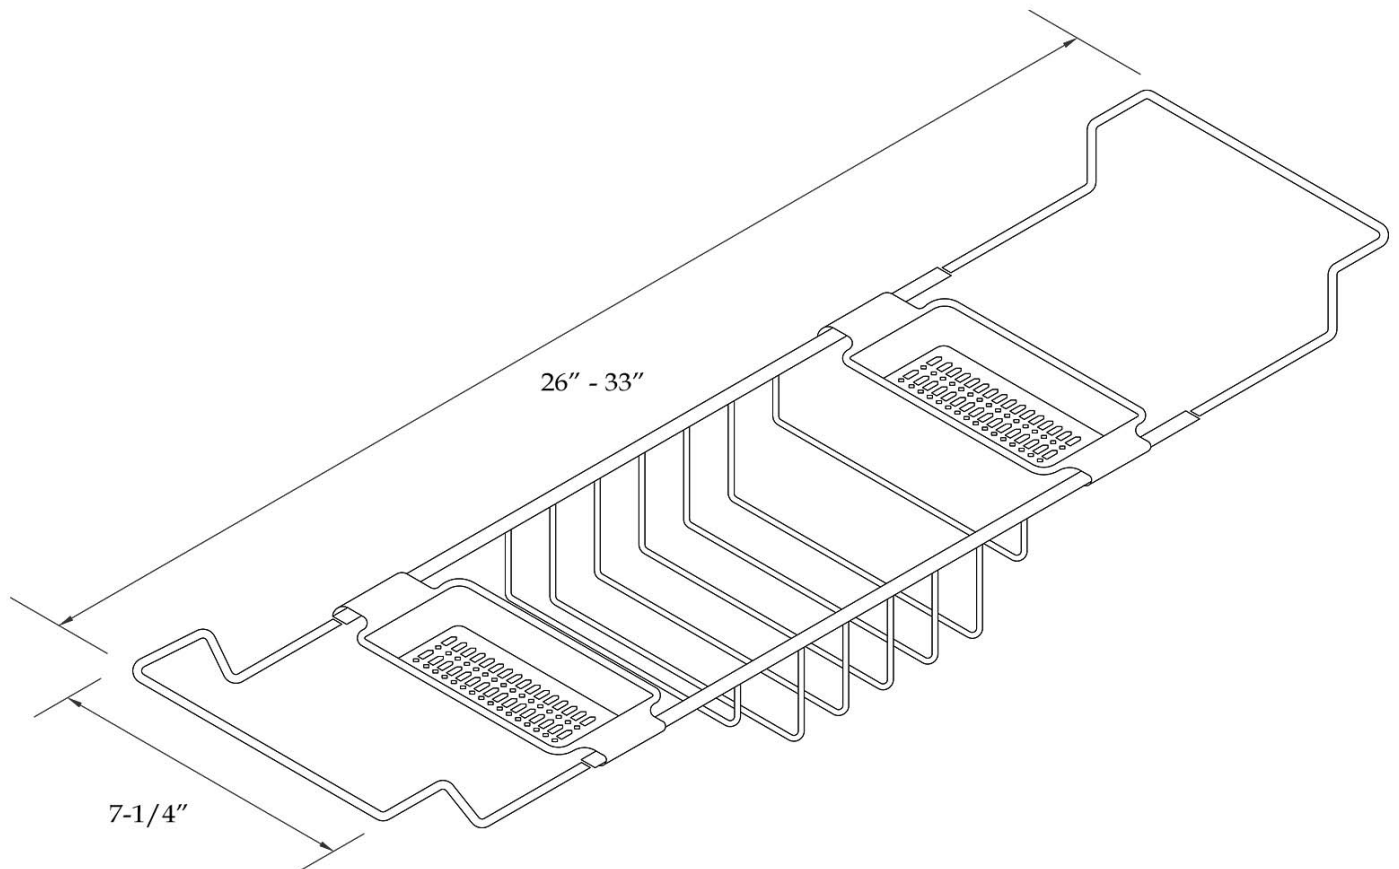

## Adjustable Clawfoot Tub Caddy by Randolph Morris

Item #: RM494

All products and specifications are subject to change without notice. Randolph Morris is not responsible for typographical and/or dimensional errors. Typographical errors are subject to correction.

Note: Rough-in dimensions may vary +/- 1/2" and are subject to change. No responsibility is assumed by Randolph Morris.