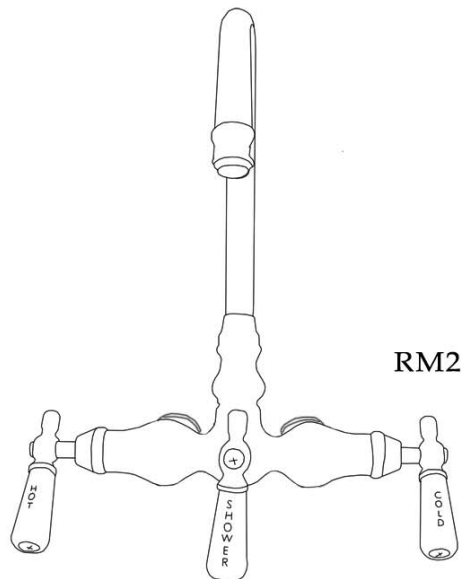

Wall Mount Gooseneck Tub Faucet with Handshower by Randolph Morris

Item #: RM403

Unpack and check all the parts, and read the instructions

Handshower

- RM144P Hand Shower & Hose - includes washers
- RM144I Hand Shower Cradle - includes washer

RM144P

RM144I

Faucet Body

- RM403BODY Includes faucet body with RM206 (porcelain lever handles), RM100 (swing arms with washers) & T7550 (hook ups)

T7550

RM100

RM206