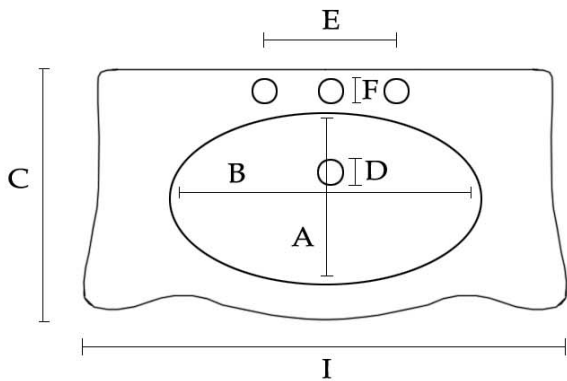

## Bathroom Console Sink by Randolph Morris

Item #: RM3600-8

(A) Bowl: 12" D	(D) Drain Hole: 1-3/4" OD	(G) Height: 35-5/8" H
(B) Bowl: 16" W	(E) Faucet Centers: 8"	(H) Leg: 29-3/4" H
(C) Depth: 23" D	(F) Faucet Hole: 1-1/2" OD	(I) Width: 36" W

All products and specifications are subject to change without notice. Randolph Morris is not responsible for typographical and/or dimensional errors. Typographical errors are subject to correction.

Note: Rough-in dimensions may vary +/- 1/2" and are subject to change. No responsibility is assumed by Randolph Morris.