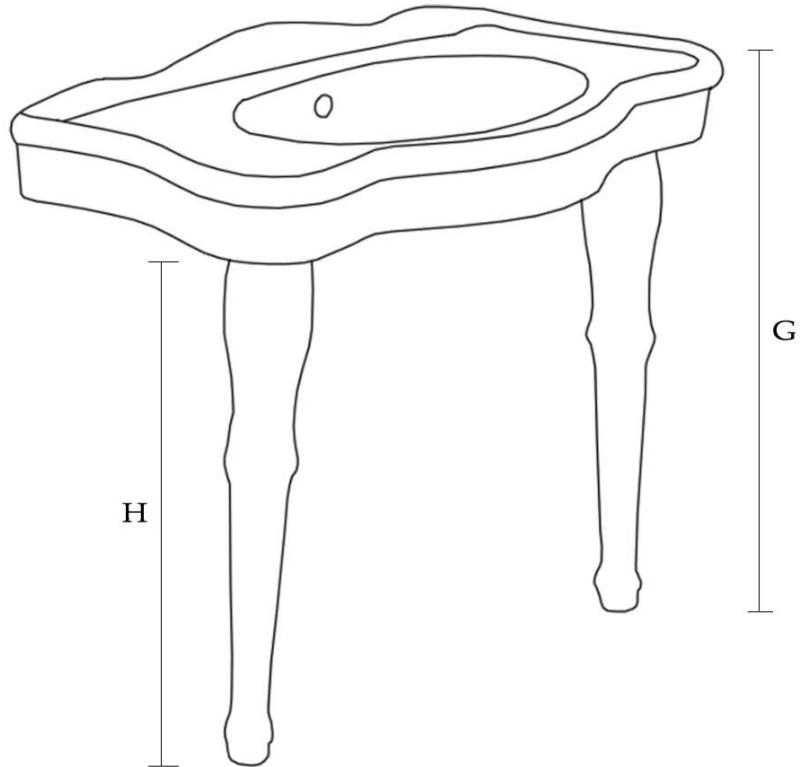

## Bathroom Console Sink by Randolph Morris

Item #: RM3600-8

(A) Bowl: 12" D	(D) Drain Hole: 1-3/4" OD	(G) Height: 35-5/8" H
(B) Bowl: 16" W	(E) Faucet Centers: 8"	(H) Leg: 29-3/4" H
(C) Depth: 23" D	(F) Faucet Hole: 1-1/2" OD	(I) Width: 36" W

All products and specifications are subject to change without notice. Randolph Morris is not responsible for typographical and/or dimensional errors. Typographical errors are subject to correction.

Note: Rough-in dimensions may vary +/- 1/2" and are subject to change. No responsibility is assumed by Randolph Morris.