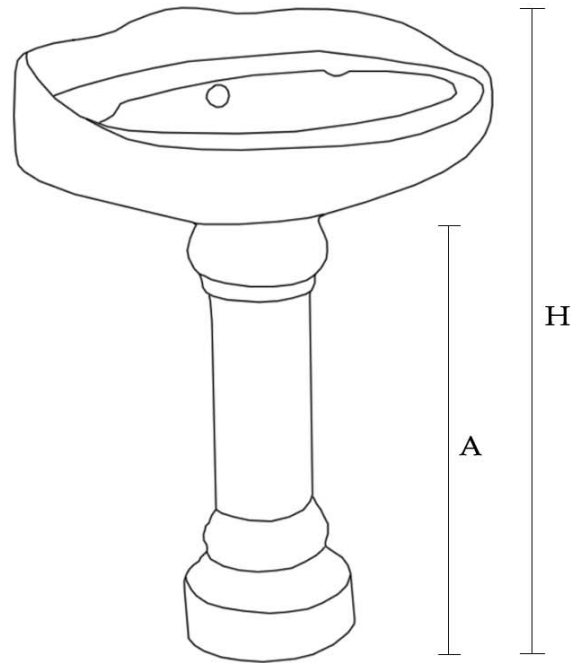

Bathroom Pedestal Sink
by Randolph Morris

Item #: RM3055

(A) Base: 26" H	(D) Depth: 20" D	(G) Faucet Hole: 1-3/8" OD
(B) Bowl: 13-1/2" D	(E) Drain Hole: 1-3/4" OD	(H) Height: 35-1/4" H
(C) Bowl: 19" W	(F) Faucet Centers: 4-1/2"	(I) Width: 25-1/4" W