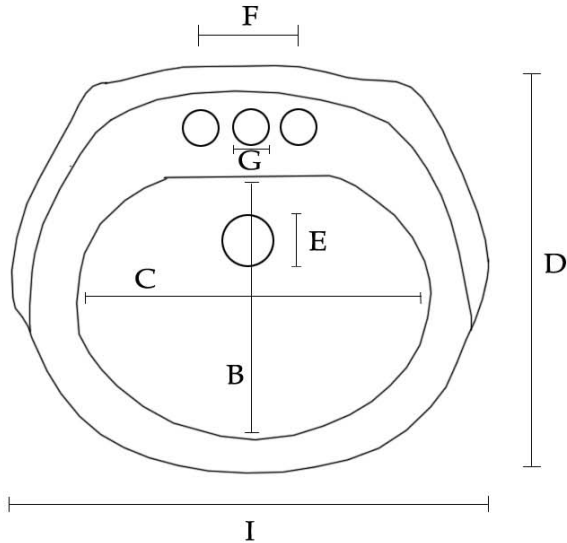

Bathroom Pedestal Sink
by Randolph Morris

Item #: RM3055

(A) Base: 26" H	(D) Depth: 20" D	(G) Faucet Hole: 1-3/8" OD
(B) Bowl: 13-1/2" D	(E) Drain Hole: 1-3/4" OD	(H) Height: 35-1/4" H
(C) Bowl: 19" W	(F) Faucet Centers: 4-1/2"	(I) Width: 25-1/4" W

All products and specifications are subject to change without notice. Randolph Morris is not responsible for typographical and/or dimensional errors. Typographical errors are subject to correction.

Note: Rough-in dimensions may vary +/- 1/2" and are subject to change. No responsibility is assumed by Randolph Morris.