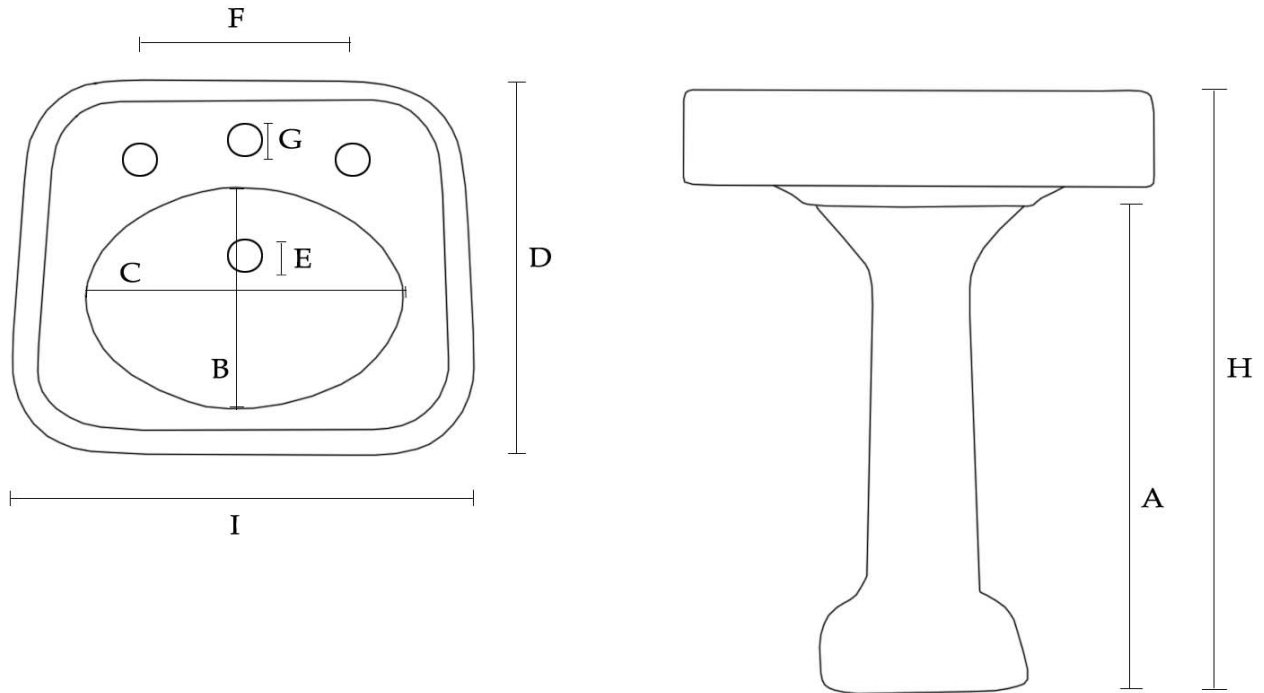

Bathroom Pedestal Sink by Randolph Morris

Item #: RM3050

(A) Base: 28" H	(D) Depth: 21-1/4" D	(G) Faucet Hole: 1-1/4" OD
(B) Bowl: 12" D	(E) Drain Hole: 1-3/4" OD	(H) Height: 34" H
(C) Bowl: 17-1/2" W	(F) Faucet Centers: 12"	(I) Width: 25-1/2" W

All products and specifications are subject to change without notice. Randolph Morris is not responsible for typographical and/or dimensional errors. Typographical errors are subject to correction.

Note: Rough-in dimensions may vary +/- 1/2" and are subject to change. No responsibility is assumed by Randolph Morris.