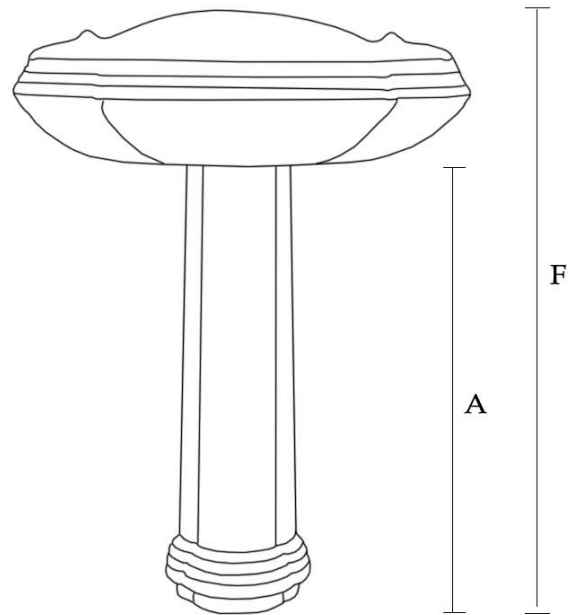

## Bathroom Corner Pedestal Sink by Randolph Morris

Item #: RM3005

(A) Base: 25-1/2" H	(D) Faucet Centers: 4"	(G) Length: 18" L
(B) Depth: 20" D	(E) Faucet Hole: 1-3/8" OD	(H) Width: 25-1/2" W
(C) Drain Hole: 1-3/4" W	(F) Height: 34" H	