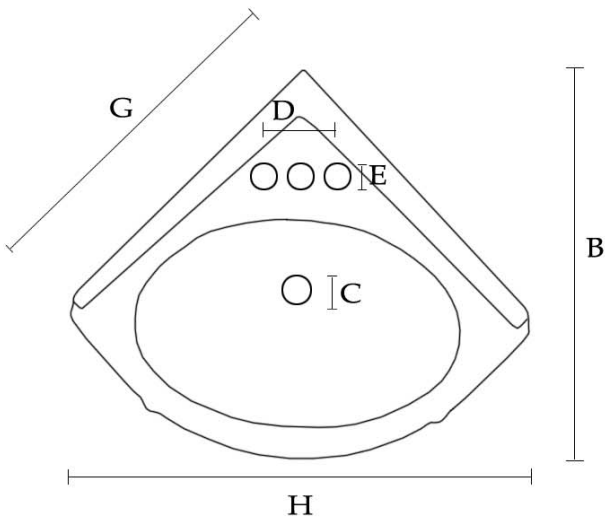

## Bathroom Corner Pedestal Sink by Randolph Morris

Item #: RM3005

(A) Base: 25-1/2" H	(D) Faucet Centers: 4"	(G) Length: 18" L
(B) Depth: 20" D	(E) Faucet Hole: 1-3/8" OD	(H) Width: 25-1/2" W
(C) Drain Hole: 1-3/4" W	(F) Height: 34" H	

All products and specifications are subject to change without notice. Randolph Morris is not responsible for typographical and/or dimensional errors. Typographical errors are subject to correction.

Note: Rough-in dimensions may vary +/- 1/2" and are subject to change. No responsibility is assumed by Randolph Morris.