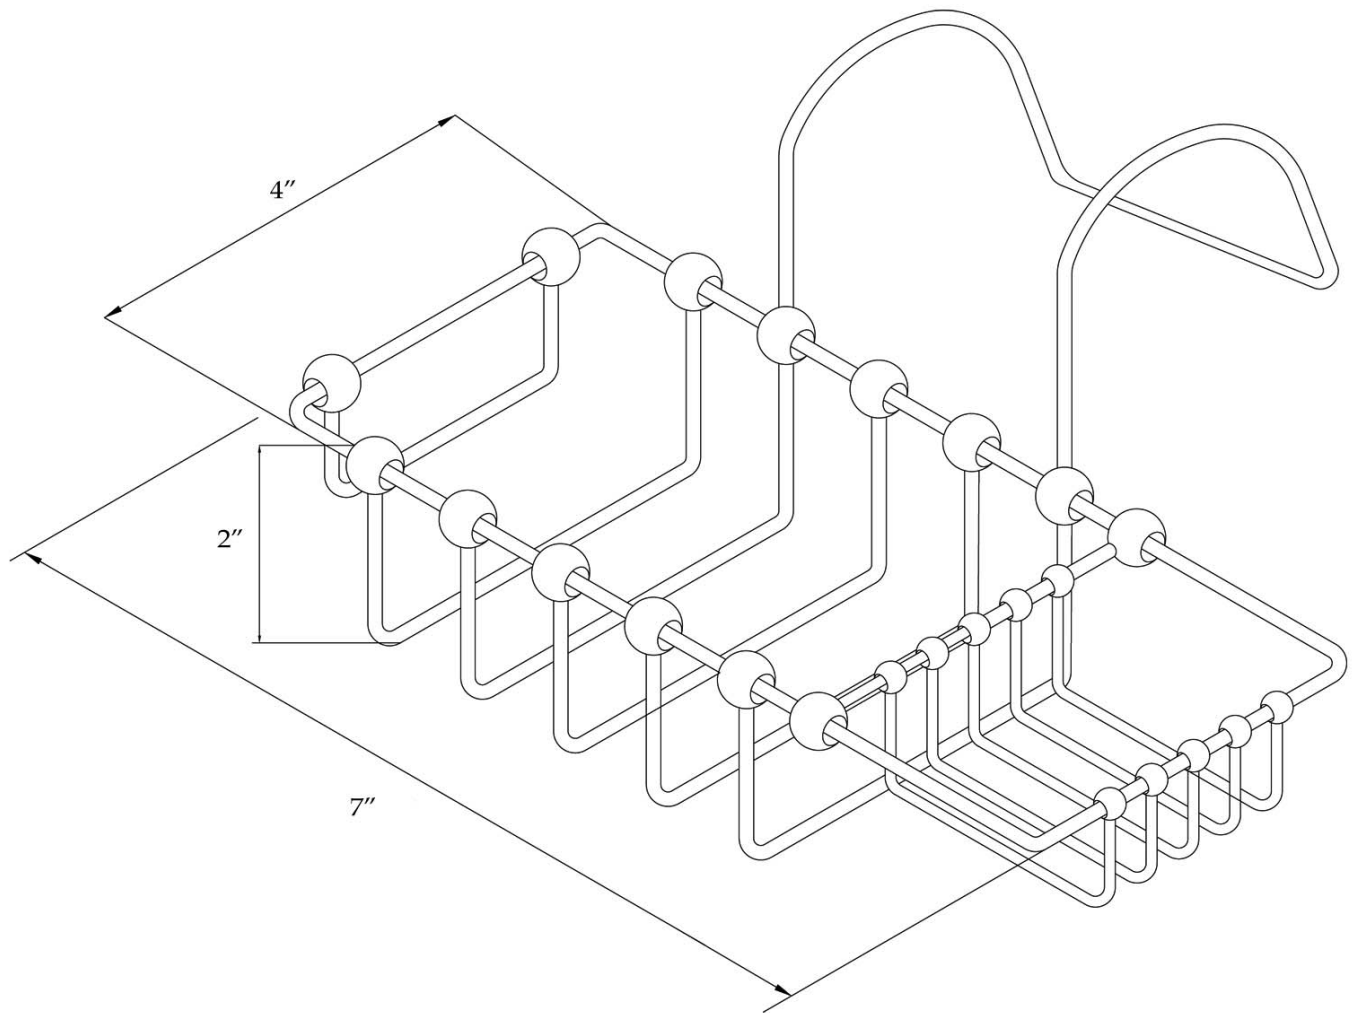

Clawfoot Tub Soap Dish and Sponge Holder by Randolph Morris

Item #: RM217

All products and specifications are subject to change without notice. Randolph Morris is not responsible for typographical and/or dimensional errors. Typographical errors are subject to correction.

Note: Rough-in dimensions may vary +/- 1/2" and are subject to change. No responsibility is assumed by Randolph Morris.