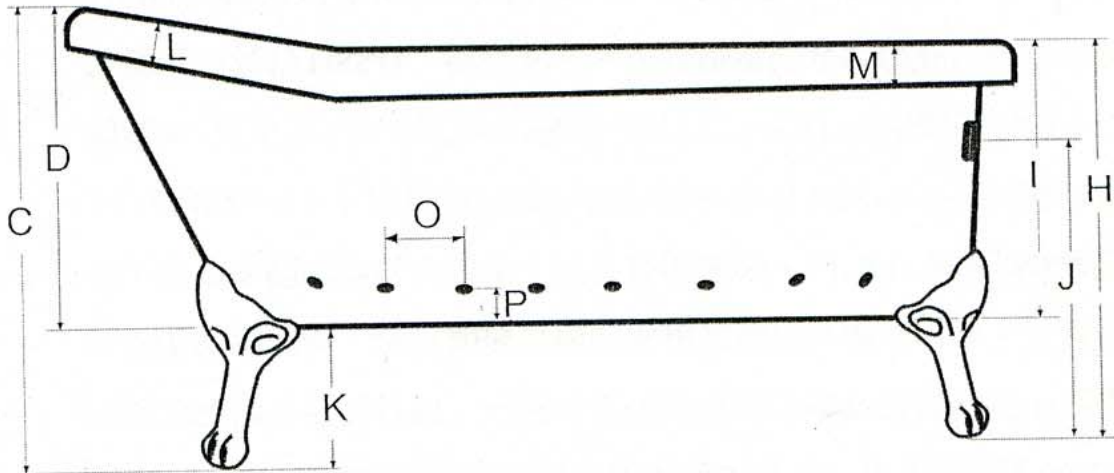

Strom Plumbing

Acrylic Slipper Tub

Item Number - P0810

	A	B	C	D	E	F	G	H	I	J	K	L	M	N	O	P	VOL	UNCRATED / CRATED WGT
P0810	71.5"	33"	30.7"	23.6"	45"	19.5"	10"	29"	22.6"	25"	6.4"	4.7"	3"	7"	/	/	41GAL	121 / 276 LBS