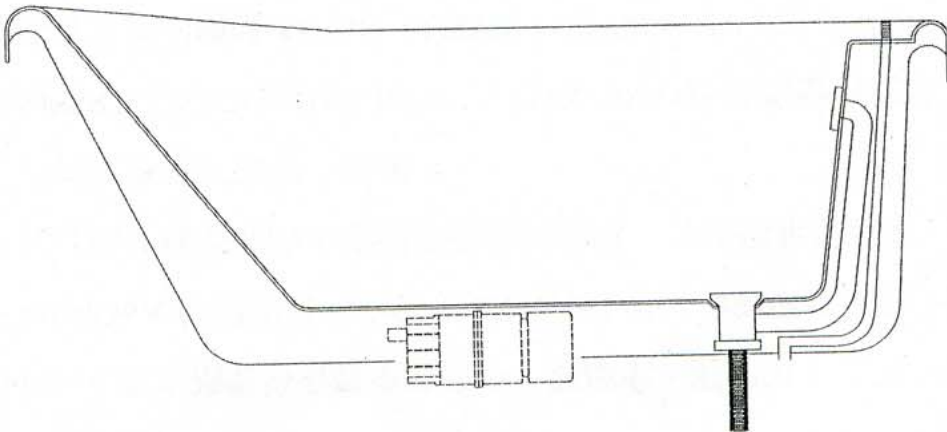

Strom Plumbing

Acrylic Slipper Tub

Item Number - P0810

	A	B	C	D	E	F	G	H	I	J	K	L	M	N	O	P	VOL	UNCRATED / CRATED WGT
P0810	71.5"	33"	30.7"	23.6"	45"	19.5"	10"	29"	22.6"	25"	6.4"	4.7"	3"	7"	/	/	41GAL	121 / 276 LBS