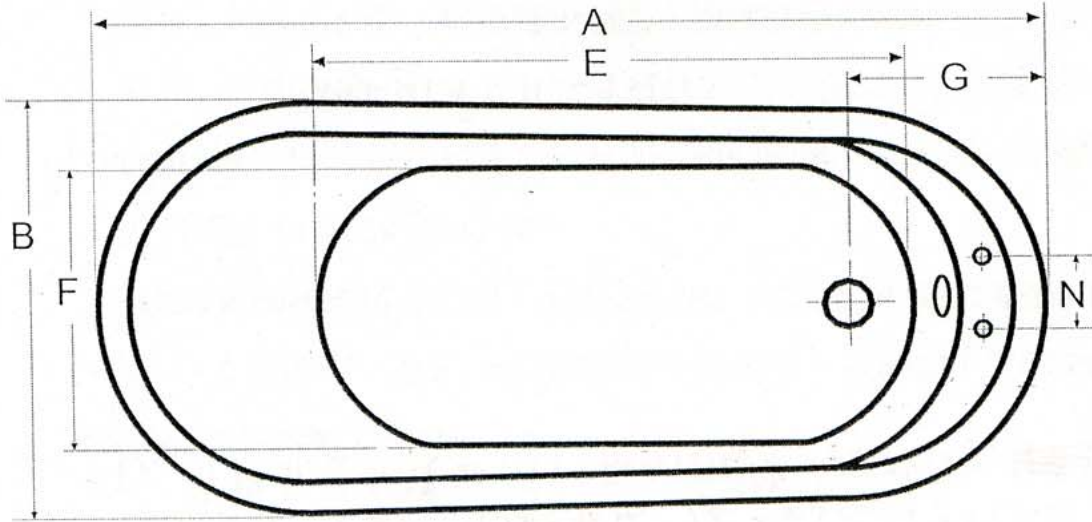

Strom Plumbing

Acrylic Slipper Tub

Item Number - P0810

	A	B	C	D	E	F	G	H	I	J	K	L	M	N	O	P	VOL	UNCRATED / CRATED WGT
P0810	71.5"	33"	30.7"	23.6"	45"	19.5"	10"	29"	22.6"	25"	6.4"	4.7"	3"	7"	/	/	41GAL	121 / 276 LBS