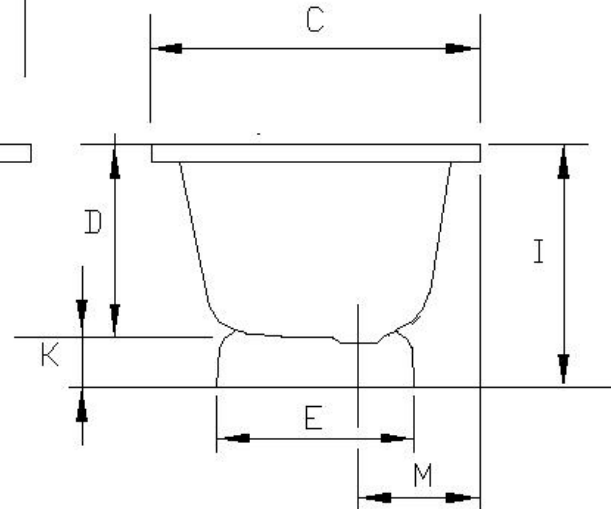

Strom Plumbing

ACRYLIC TUB WITH PEDESTAL

Item Number - P0776

	A	B	C	D	E	F	G	H	I	J	K	L	M	N	O	VOL	UNCRATED / CRATED WGT
P0776	60"	49"	34.5"	18"	17"	21"	3"	13.5"	24"	39"	6"	39"	11"	25.5"	∕	38 GAL	198 / 304 LBS