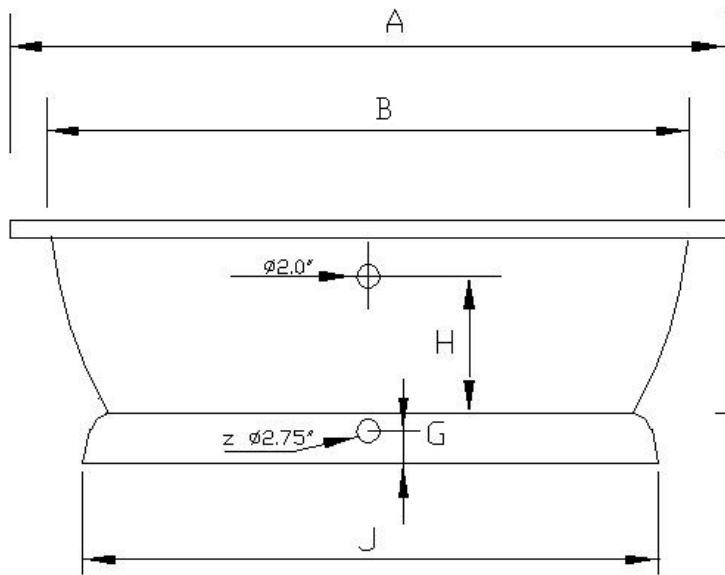

Strom Plumbing

ACRYLIC TUB WITH PEDESTAL

Item Number - P0776

	A	B	C	D	E	F	G	H	I	J	K	L	M	N	O	VOL	UNCRATED / CRATED WGT
P0776	60"	49"	34.5"	18"	17"	21"	3"	13.5"	24"	39"	6"	39"	11"	25.5"	∕	38 GAL	198 / 304 LBS