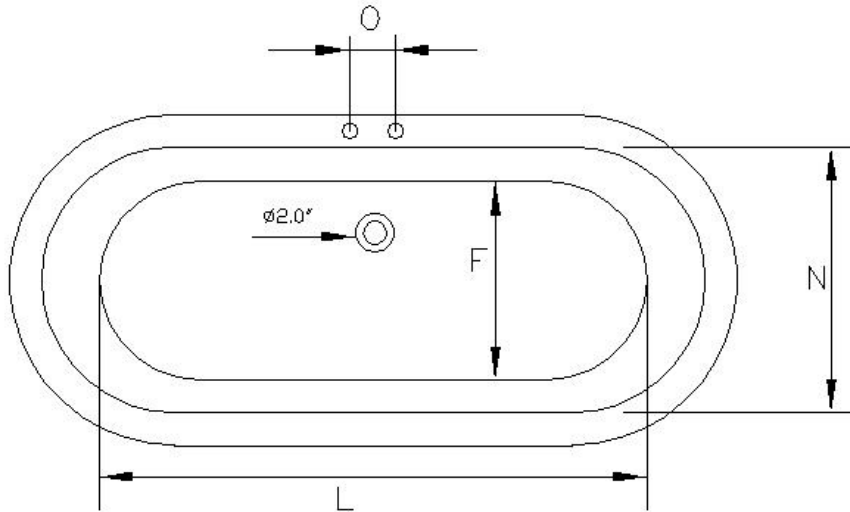

Strom Plumbing

ACRYLIC TUB WITH PEDESTAL

Item Number - P0776

	A	B	C	D	E	F	G	H	I	J	K	L	M	N	O	VOL	UNCRATED / CRATED WGT
P0776	60"	49"	34.5"	18"	17"	21"	3"	13.5"	24"	39"	6"	39"	11"	25.5"	∕	38 GAL	198 / 304 LBS