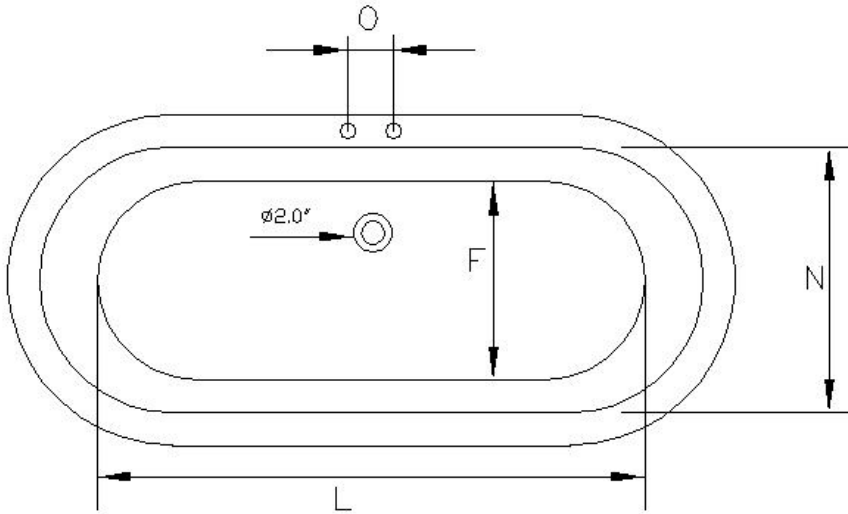

Strom Plumbing

ACRYLIC TUB WITH PEDESTAL

Item Number - P0775

	A	B	C	D	E	F	G	H	I	J	K	L	M	N	O	VOL	UNCRATED / CRATED WGT
P0775	60"	49"	34.5"	18"	17"	21"	3"	13.5"	24"	39"	6"	39"	11"	25.5"	7"	38 GAL	198 / 304 LBS