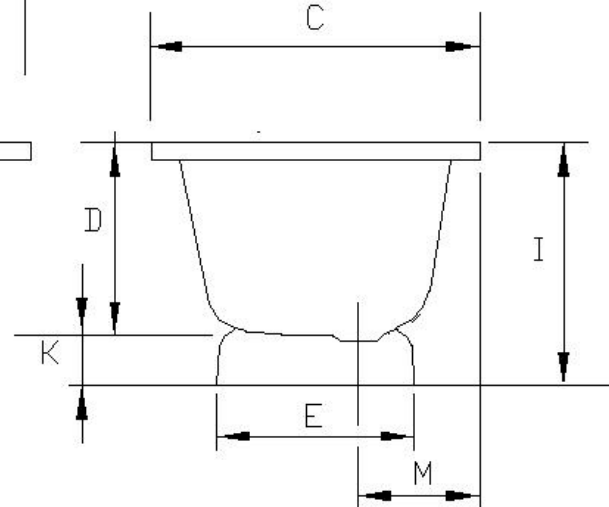

Strom Plumbing

ACRYLIC TUB WITH PEDESTAL

Item Number - P0775

	A	B	C	D	E	F	G	H	I	J	K	L	M	N	O	VOL	UNCRATED / CRATED WGT
P0775	60"	49"	34.5"	18"	17"	21"	3"	13.5"	24"	39"	6"	39"	11"	25.5"	7"	38 GAL	198 / 304 LBS