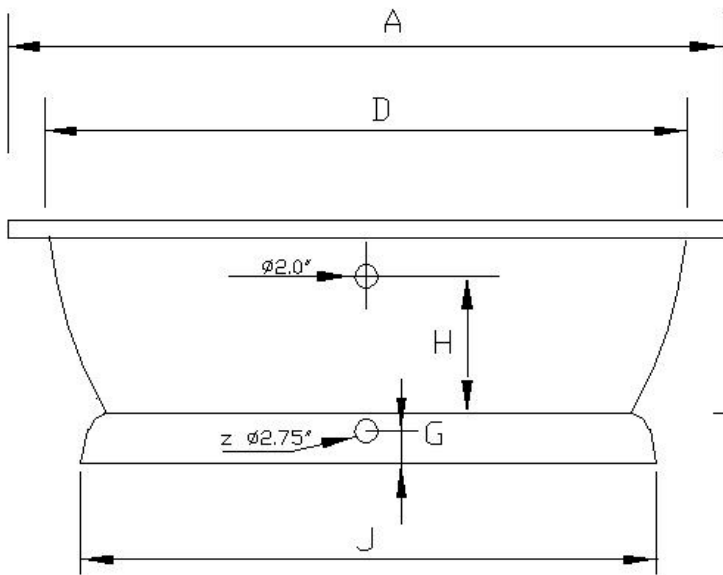

Strom Plumbing

ACRYLIC TUB WITH PEDESTAL

Item Number - P0775

	A	B	C	D	E	F	G	H	I	J	K	L	M	N	O	VOL	UNCRATED / CRATED WGT
P0775	60"	49"	34.5"	18"	17"	21"	3"	13.5"	24"	39"	6"	39"	11"	25.5"	7"	38 GAL	198 / 304 LBS