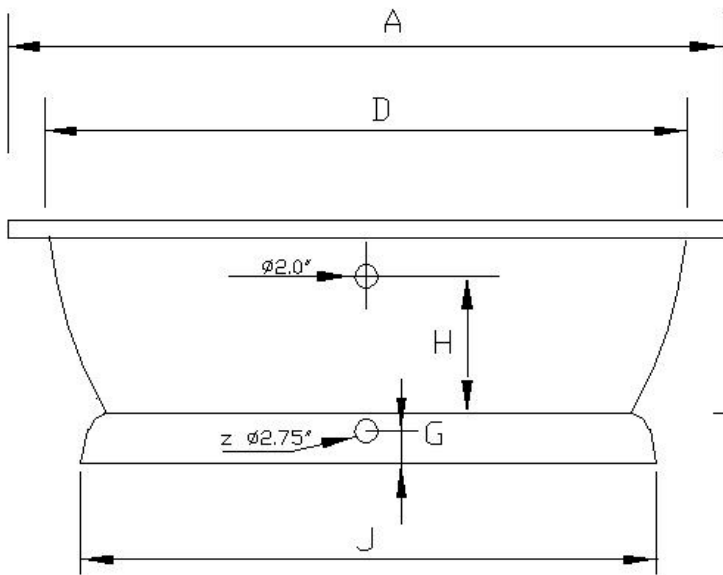

Strom Plumbing

ACRYLIC TUB WITH PEDESTAL

Item Number - P0773

	A	B	C	D	E	F	G	H	I	J	K	L	M	N	O	VOL	UNCRATED / CRATED WGT
P0773	75"	64"	34.5"	18"	17"	21"	3"	13.5"	24"	54"	6"	54"	11"	25.5"		50 GAL	242 / 354 LBS