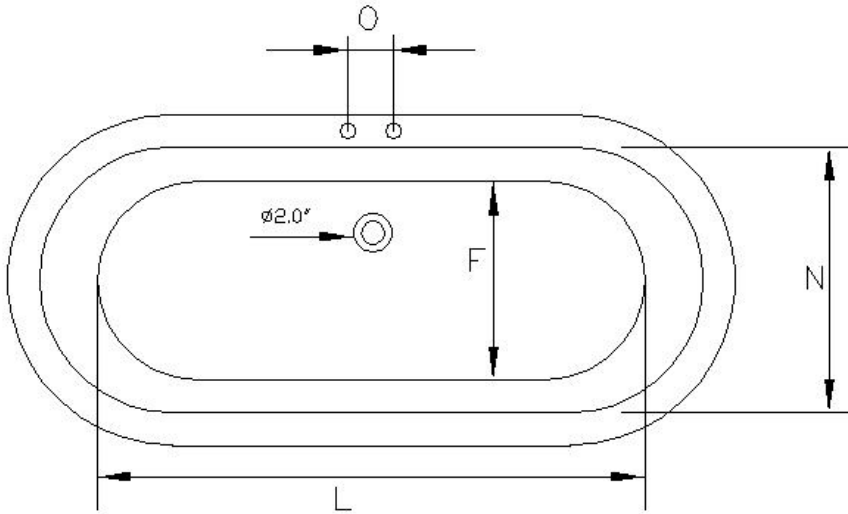

Strom Plumbing

ACRYLIC TUB WITH PEDESTAL

Item Number - P0773

	A	B	C	D	E	F	G	H	I	J	K	L	M	N	O	VOL	UNCRATED / CRATED WGT
P0773	75"	64"	34.5"	18"	17"	21"	3"	13.5"	24"	54"	6"	54"	11"	25.5"		50 GAL	242 / 354 LBS