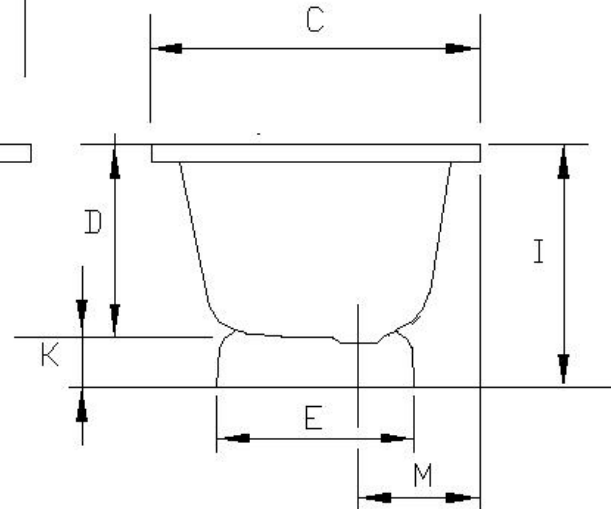

Strom Plumbing

ACRYLIC TUB WITH PEDESTAL

Item Number - P0773

	A	B	C	D	E	F	G	H	I	J	K	L	M	N	O	VOL	UNCRATED / CRATED WGT
P0773	75"	64"	34.5"	18"	17"	21"	3"	13.5"	24"	54"	6"	54"	11"	25.5"		50 GAL	242 / 354 LBS