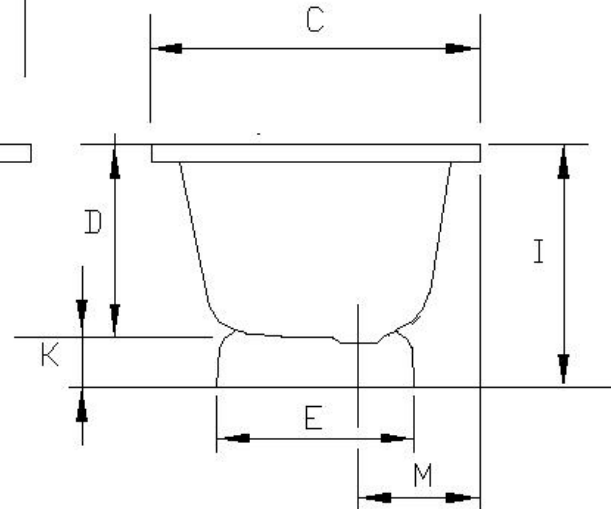

Strom Plumbing

ACRYLIC TUB WITH PEDESTAL

Item Number - P0772

	A	B	C	D	E	F	G	H	I	J	K	L	M	N	O	VOL	UNCRATED / CRATED WGT
P0772	75"	64"	34.5"	18"	17"	21"	3"	13.5"	24"	54"	6"	54"	11"	25.5"	7"	50 GAL	242 / 354 LBS