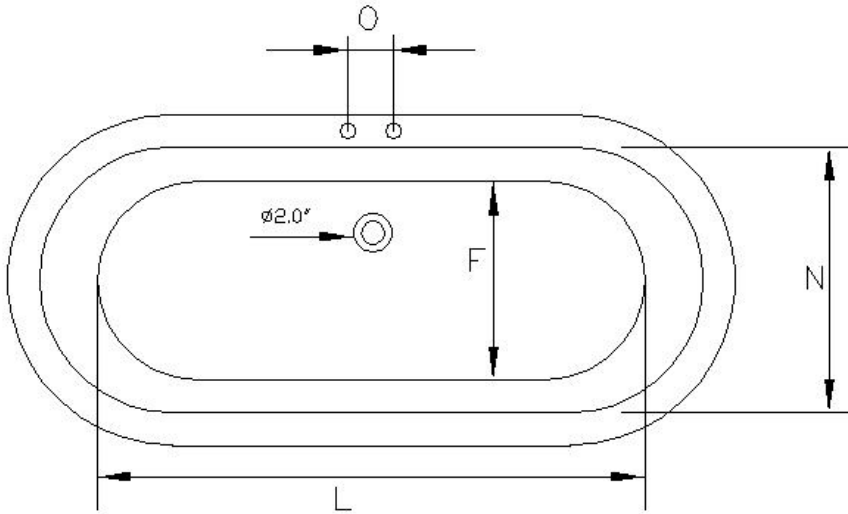

Strom Plumbing

ACRYLIC TUB WITH PEDESTAL

Item Number - P0772

	A	B	C	D	E	F	G	H	I	J	K	L	M	N	O	VOL	UNCRATED / CRATED WGT
P0772	75"	64"	34.5"	18"	17"	21"	3"	13.5"	24"	54"	6"	54"	11"	25.5"	7"	50 GAL	242 / 354 LBS