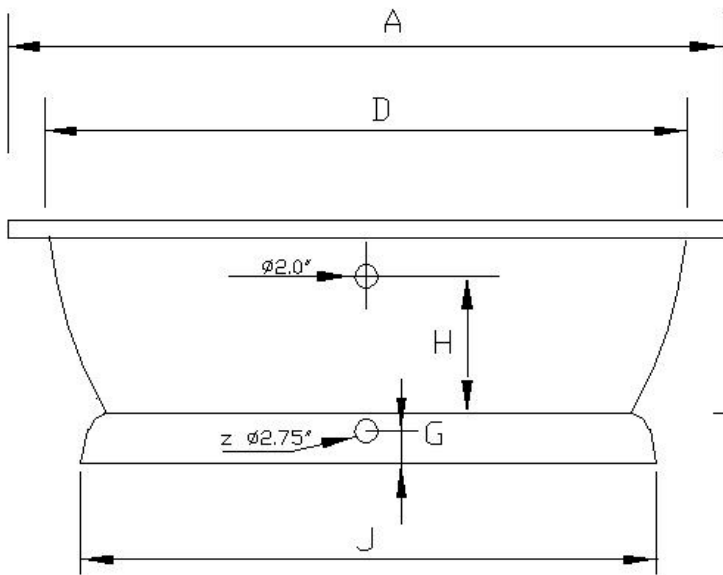

Strom Plumbing

ACRYLIC TUB WITH PEDESTAL

Item Number - P0772

	A	B	C	D	E	F	G	H	I	J	K	L	M	N	O	VOL	UNCRATED / CRATED WGT
P0772	75"	64"	34.5"	18"	17"	21"	3"	13.5"	24"	54"	6"	54"	11"	25.5"	7"	50 GAL	242 / 354 LBS