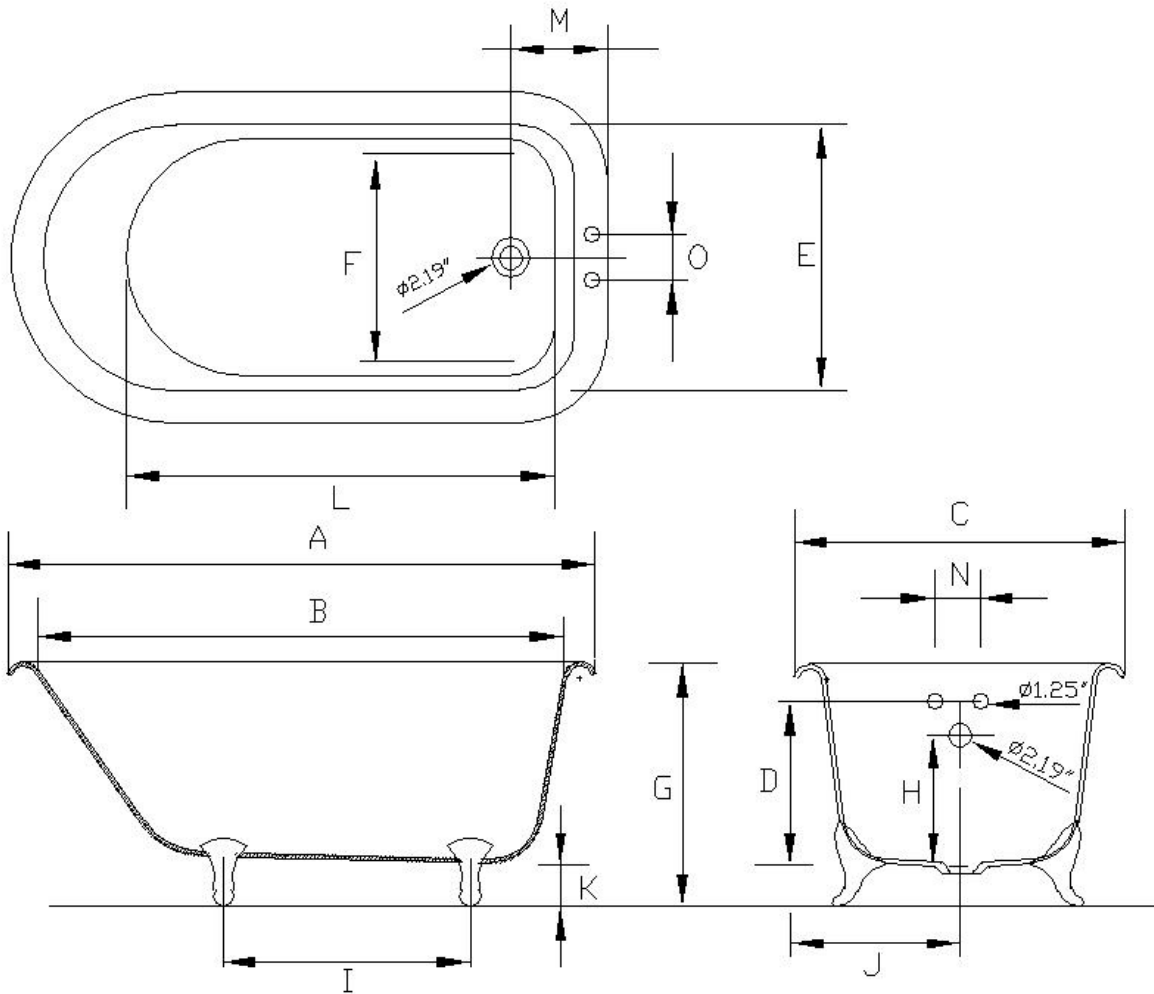

Strom Plumbing

TRADITIONAL ROLL TOP TUB

Item Number - P0731

	A	B	C	D	E	F	G	H	I	J	K	L	M	N	O	VOL	UNCRATED / CRATED WGT
P0731	48.5"	42"	30.5"	18"	24"	15.7"	22"	12.5"	11.5"	15"	4.7"	27.5"	11"	3.38"	/	23" GAL	220 / 383 LB