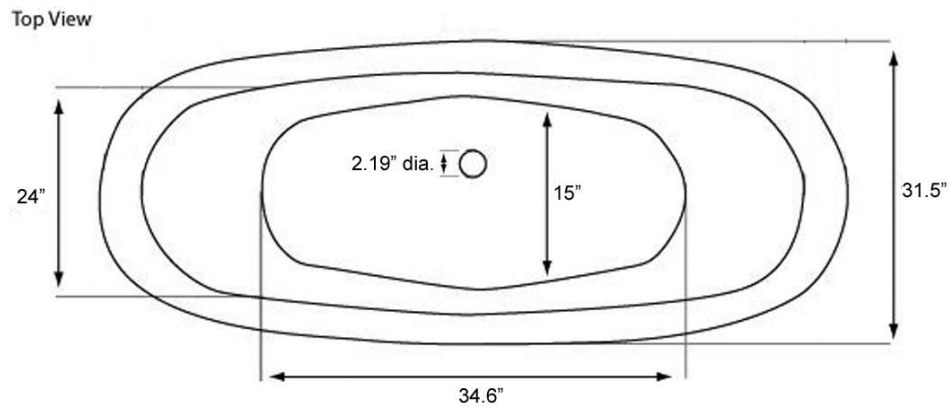

72" Double Slipper Pedestal Tub by Randolph Morris

Item #: LG72DS0

Gallon capacity: 68 gal.
Tub weight: 506 lbs.

All products and specifications are subject to change without notice. Randolph Morris is not responsible for typographical and/or dimensional errors. Typographical errors are subject to correction.

Note: Rough-in dimensions may vary +/- 1/2" and are subject to change. No responsibility is assumed by Randolph Morris.