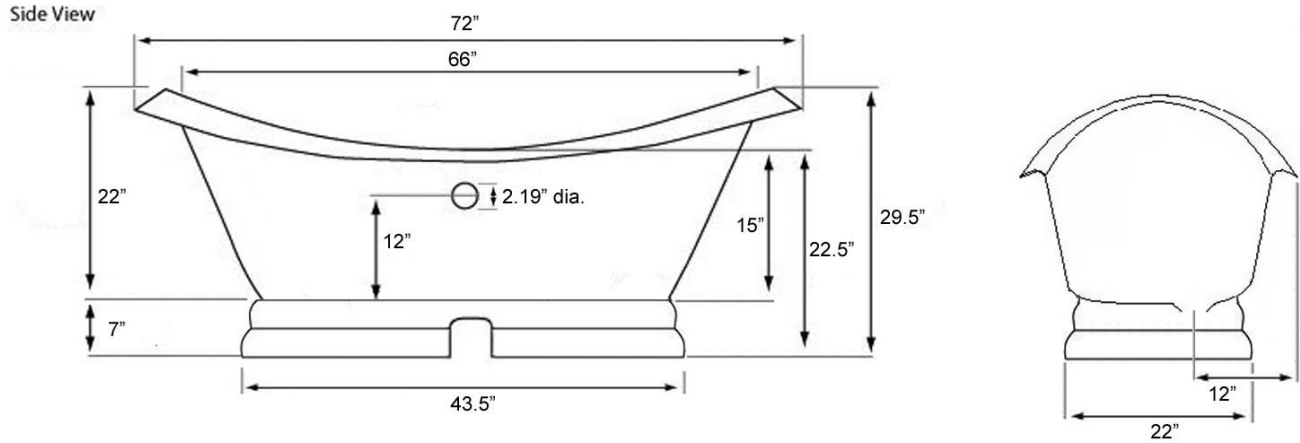

72" Double Slipper Pedestal Tub by Randolph Morris

Item #: LG72DS0

Gallon capacity: 68 gal.
Tub weight: 506 lbs.

All products and specifications are subject to change without notice. Randolph Morris is not responsible for typographical and/or dimensional errors. Typographical errors are subject to correction.

Note: Rough-in dimensions may vary +/- 1/2" and are subject to change. No responsibility is assumed by Randolph Morris.