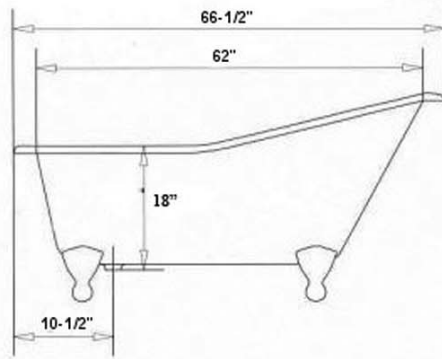

67" Slipper Claw Foot Tub by Randolph Morris

Item #: L67SL7

All products and specifications are subject to change without notice. Randolph Morris is not responsible for typographical and/or dimensional errors. Typographical errors are subject to correction.

Note: Rough-in dimensions may vary +/- 1/2" and are subject to change. No responsibility is assumed by Randolph Morris.