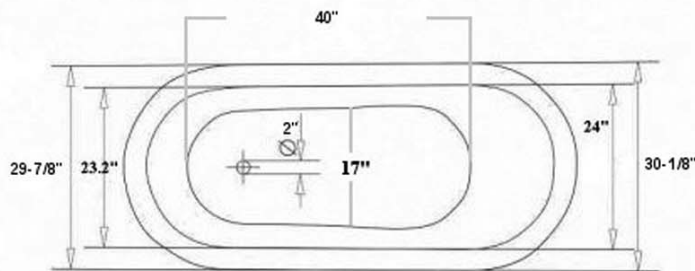

67" Slipper Claw Foot Tub by Randolph Morris

Item #: L67SL7

All products and specifications are subject to change without notice. Randolph Morris is not responsible for typographical and/or dimensional errors. Typographical errors are subject to correction.

Note: Rough-in dimensions may vary +/- 1/2" and are subject to change. No responsibility is assumed by Randolph Morris.