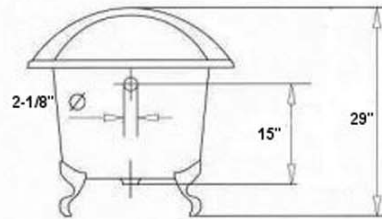

67" Slipper Claw Foot Tub by Randolph Morris

Item #: L67SL7

All products and specifications are subject to change without notice. Randolph Morris is not responsible for typographical and/or dimensional errors. Typographical errors are subject to correction.

Note: Rough-in dimensions may vary +/- 1/2" and are subject to change. No responsibility is assumed by Randolph Morris.