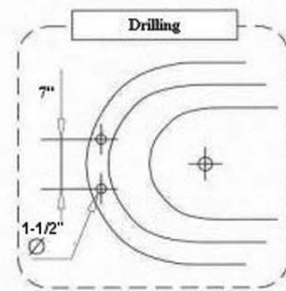

67" Slipper Claw Foot Tub by Randolph Morris

Item #: L67SL7

All products and specifications are subject to change without notice. Randolph Morris is not responsible for typographical and/or dimensional errors. Typographical errors are subject to correction.

Note: Rough-in dimensions may vary +/- 1/2" and are subject to change. No responsibility is assumed by Randolph Morris.