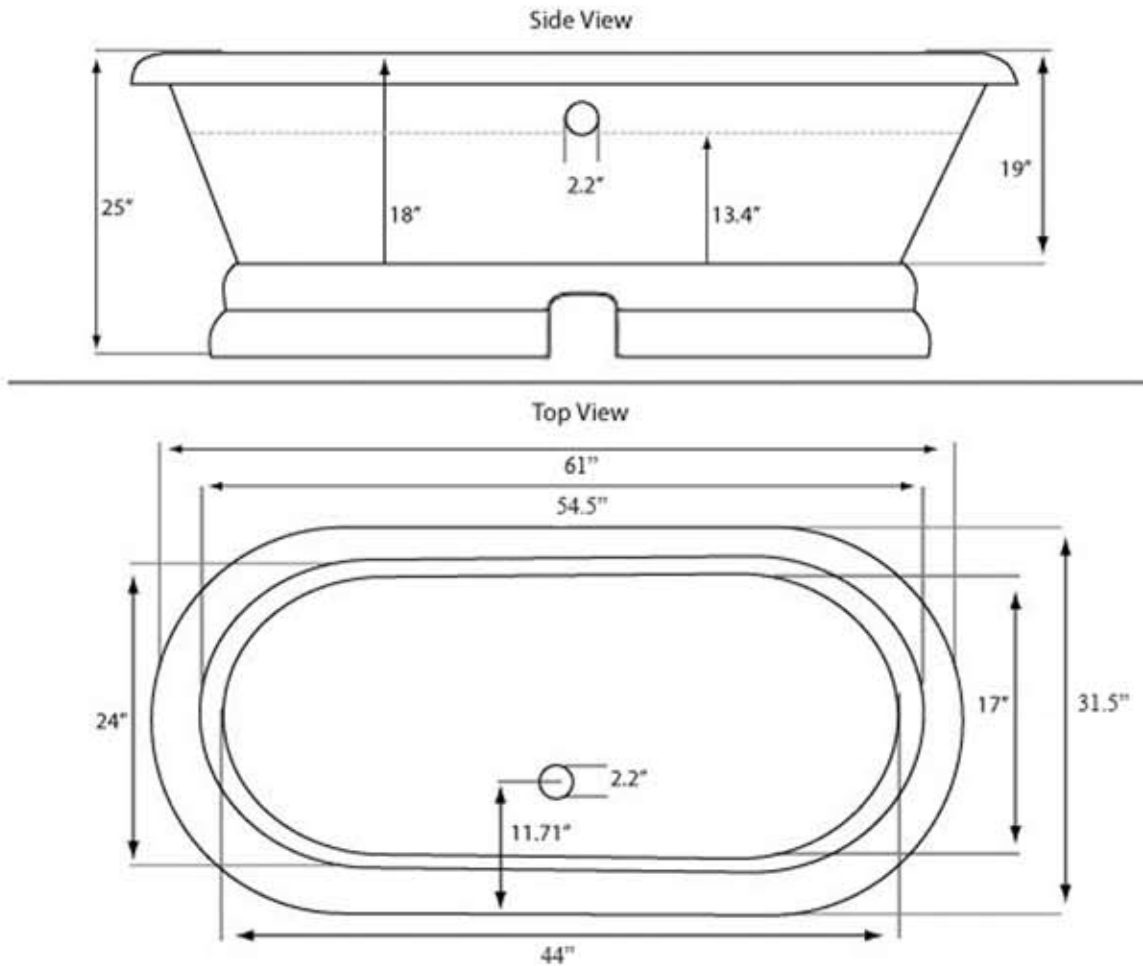

60" Double Ended Pedestal Tub  
by Randolph Morris

Item #: L60DE0 and L60DE7

NOTE: Tub dimensions may vary +/- 1/2 inch and are subject to change. For best results, Randolph Morris and Vintage Tub and Bath STRONGLY recommend that you have the tub on site before installing rough-in plumbing. Randolph Morris and Vintage Tub and Bath assume no responsibility for improper rough-in installation.

Tub weight empty: 400 lbs.

Water depth: 13.4"

7" Rim (Deck)  
Faucet Drillings - Top view

Item # L60DE7

Note: Rough-in dimensions may vary +/- 1/2" and are subject to change. No responsibility is assumed by Randolph Morris

60" Double Ended Pedestal Tub  
by Randolph Morris

Item #: L60DE0 and L60DE7

Side View

Bottom View

Note: Rough-in dimensions may vary +/- 1/2" and are subject to change. No responsibility is assumed by Randolph Morris.