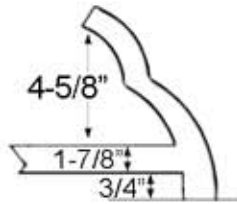

60" Double Ended Pedestal Tub  
by Randolph Morris

Item #: L60DE0 and L60DE7

NOTE: Tub dimensions may vary +/- 1/2 inch and are subject to change. For best results, Randolph Morris and Vintage Tub and Bath STRONGLY recommend that you have the tub on site before installing rough-in plumbing. Randolph Morris and Vintage Tub and Bath assume no responsibility for improper rough-in installation.

Tub weight empty: 400 lbs.

Water depth: 13.4"

7" Rim (Deck)  
Faucet Drillings - Top view

Item # L60DE7

Note: Rough-in dimensions may vary +/- 1/2" and are subject to change. No responsibility is assumed by Randolph Morris

60" Double Ended Pedestal Tub  
by Randolph Morris

Item #: L60DE0 and L60DE7

Side View

Bottom View

Note: Rough-in dimensions may vary +/- 1/2" and are subject to change. No responsibility is assumed by Randolph Morris.