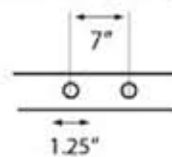

60" Double Ended Pedestal Tub  
by Randolph Morris

Item #: L60DE0 and L60DE7

NOTE: Tub dimensions may vary +/- 1/2 inch and are subject to change. For best results, Randolph Morris and Vintage Tub and Bath STRONGLY recommend that you have the tub on site before installing rough-in plumbing. Randolph Morris and Vintage Tub and Bath assume no responsibility for improper rough-in installation.

Tub weight empty: 400 lbs.

Water depth: 13.4"

7" Rim (Deck)  
Faucet Drillings - Top view

Item # L60DE7

Note: Rough-in dimensions may vary +/- 1/2" and are subject to change. No responsibility is assumed by Randolph Morris

60" Double Ended Pedestal Tub  
by Randolph Morris

Item #: L60DE0 and L60DE7

Side View

Bottom View

Note: Rough-in dimensions may vary +/- 1/2" and are subject to change. No responsibility is assumed by Randolph Morris.