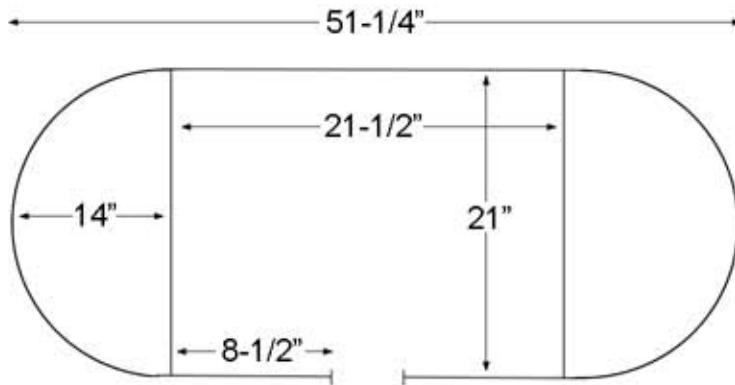

60" Double Ended Pedestal Tub  
by Randolph Morris

Item #: L60DE0 and L60DE7

NOTE: Tub dimensions may vary +/- 1/2 inch and are subject to change. For best results, Randolph Morris and Vintage Tub and Bath STRONGLY recommend that you have the tub on site before installing rough-in plumbing. Randolph Morris and Vintage Tub and Bath assume no responsibility for improper rough-in installation.

Tub weight empty: 400 lbs.

Water depth: 13.4"

7" Rim (Deck)  
Faucet Drillings - Top view

Item # L60DE7

Note: Rough-in dimensions may vary +/- 1/2" and are subject to change. No responsibility is assumed by Randolph Morris

60" Double Ended Pedestal Tub  
by Randolph Morris

Item #: L60DE0 and L60DE7

Side View

Bottom View

Note: Rough-in dimensions may vary +/- 1/2" and are subject to change. No responsibility is assumed by Randolph Morris.