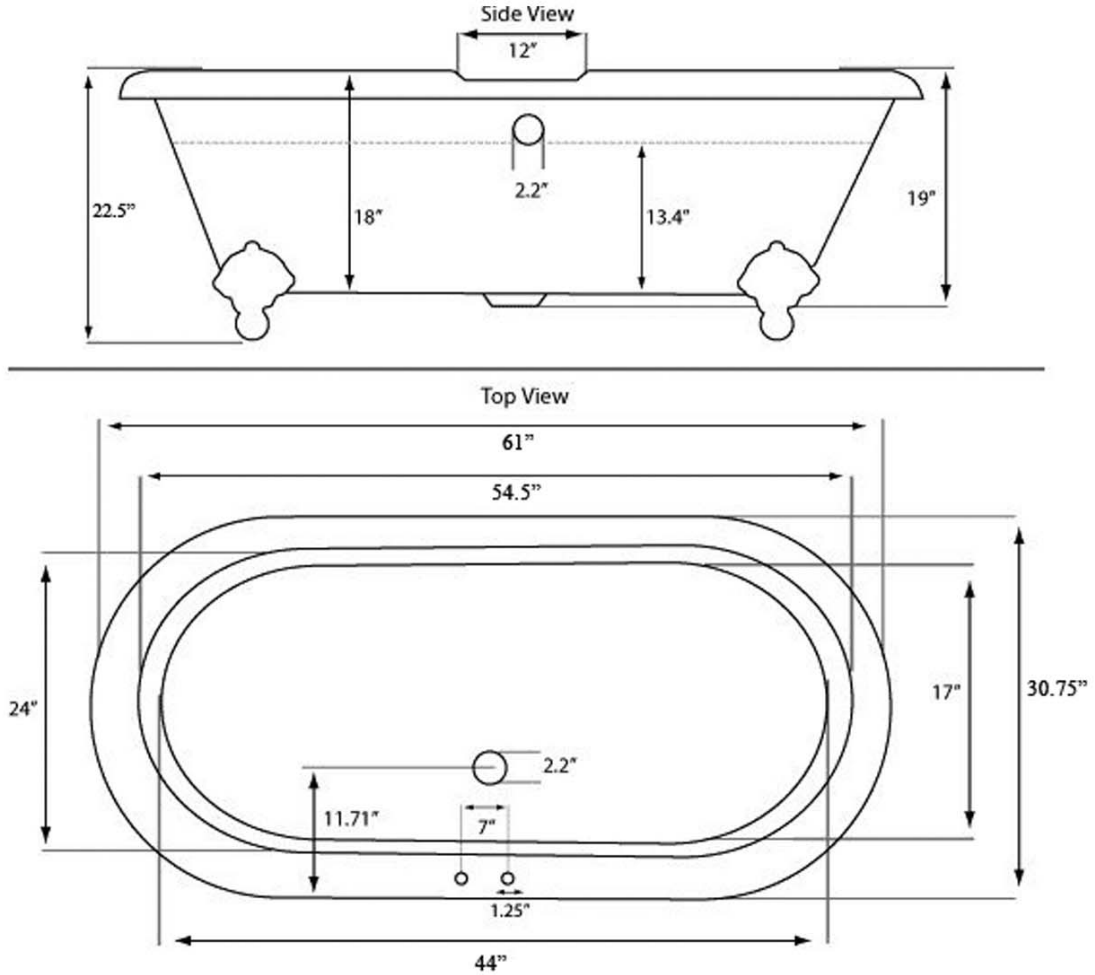

60" Double Ended Claw Foot Tub by Randolph Morris

Item #: LG60DE7

Tub weight empty: 330 lbs.

Water depth: 13.4"

All products and specifications are subject to change without notice. Randolph Morris is not responsible for typographical and/or dimensional errors. Typographical errors are subject to correction.

Note: Rough-in dimensions may vary +/- 1/2" and are subject to change. No responsibility is assumed by Randolph Morris.