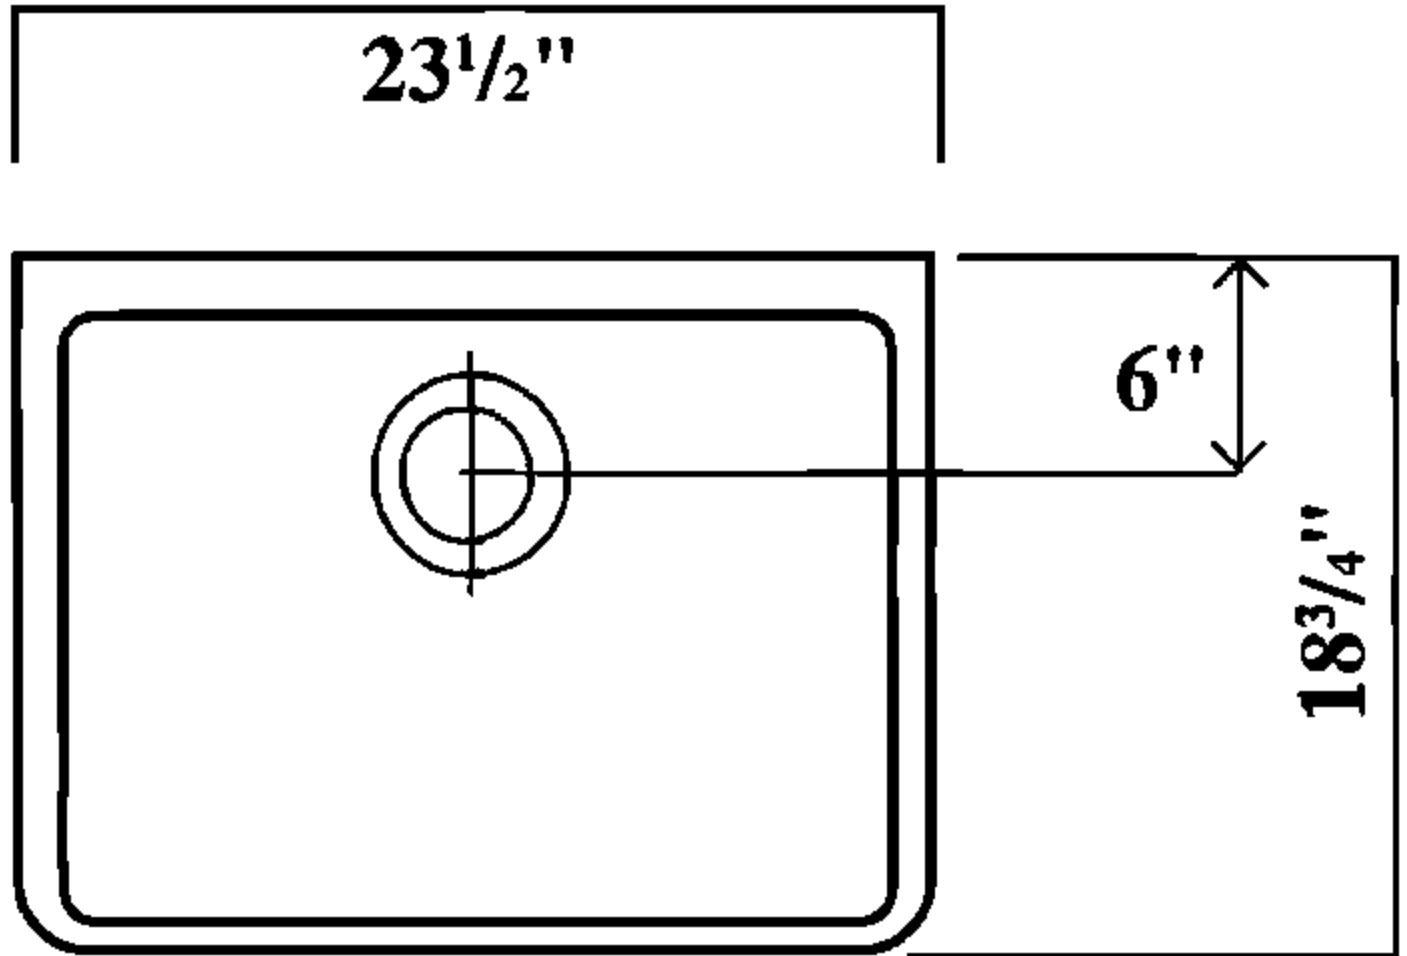

24" Farm sink

Top View

Side View