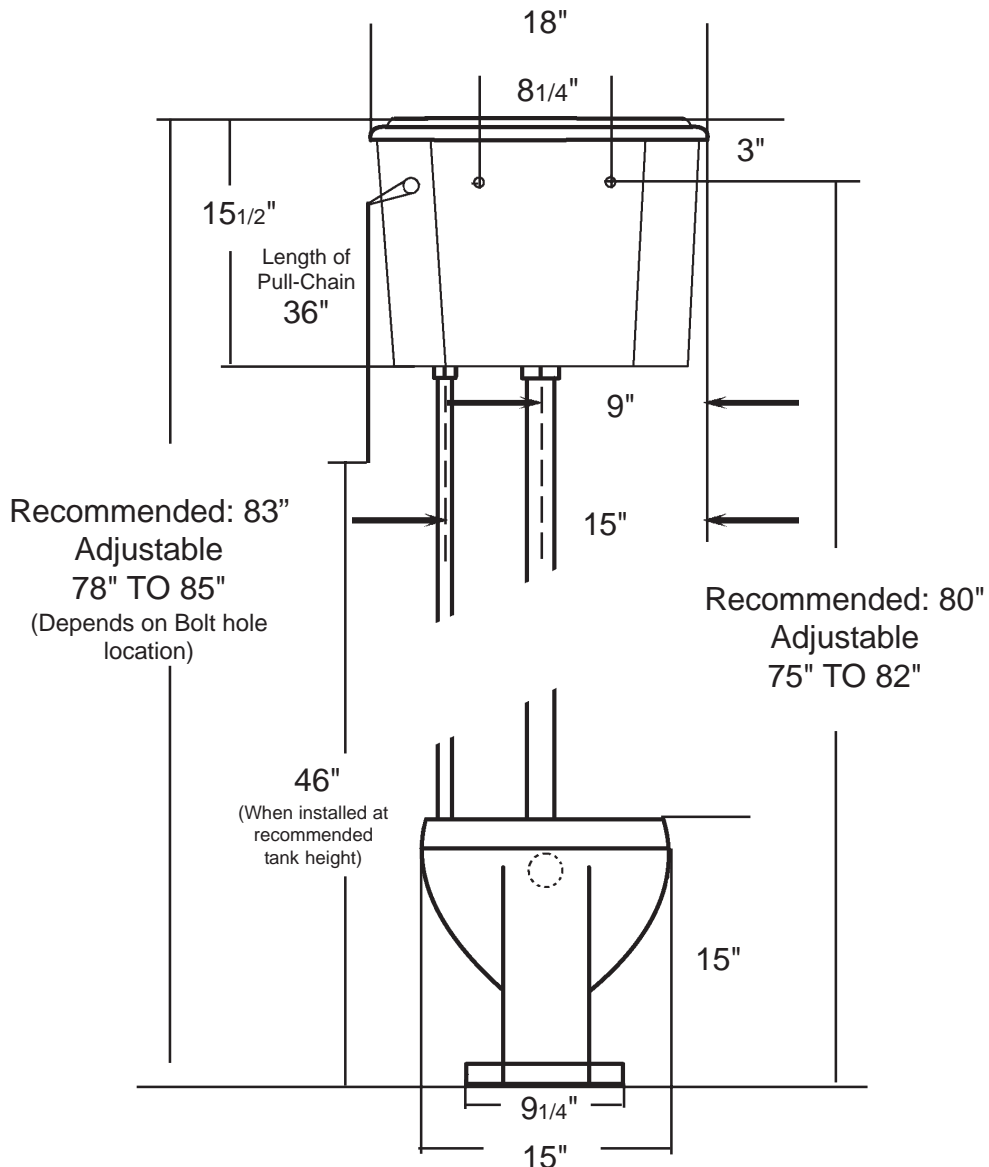

# ETPCTR English Turn Porcelain Pull Chain Toilet Vitreous China Round front

Rough-in	12"
Supply tube	
diameter	1/2" OD
Maximum length	72"
Flush Tube	
diameter	1 1/4" OD
Maximum length	72"
Factory Measurement Tolerances	
Above 7 3/4"	+/- 5%
Below 7 3/4"	+/- 3%

## Front View

# ETPCTR English Turn Porcelain Pull Chain Toilet

## Side View