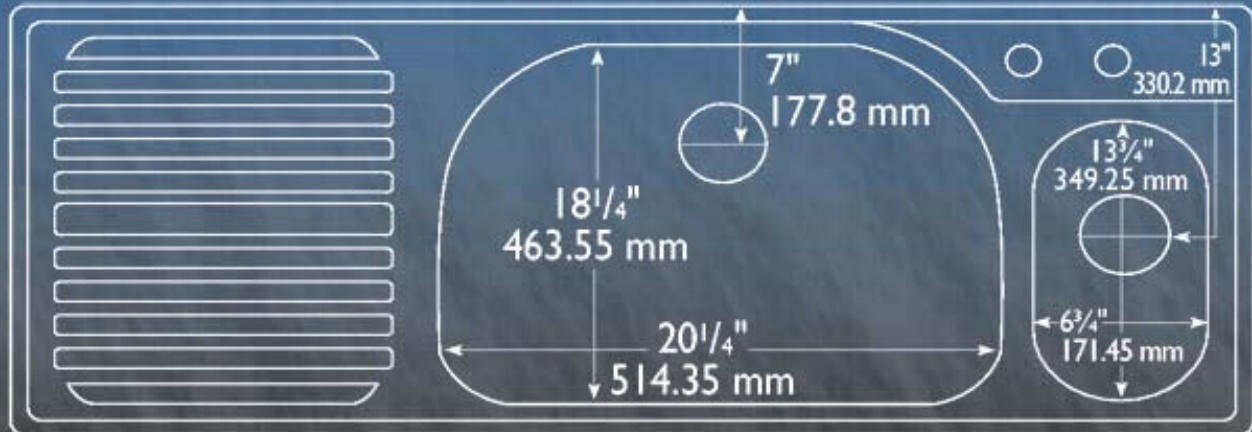

## Model 30 Wakefield - Technical Measurements

Overall sink dimensions: 48 In. w x 22 In. h x 8 1/2 In. deep. (6 1/2 deep small bowl)

Main bowl inside dimensions: 20 1/4 In. x 18 1/4 In. x 8 1/2 In. deep.

Small bowl Inside Dimensions: 6 3/4 In. x 13 3/4 In. x 6 1/2 In. deep.

Cutout dimension: 46 In. x 20 In. with 1 In. corner radius.

1 & 2 Hole Availability.