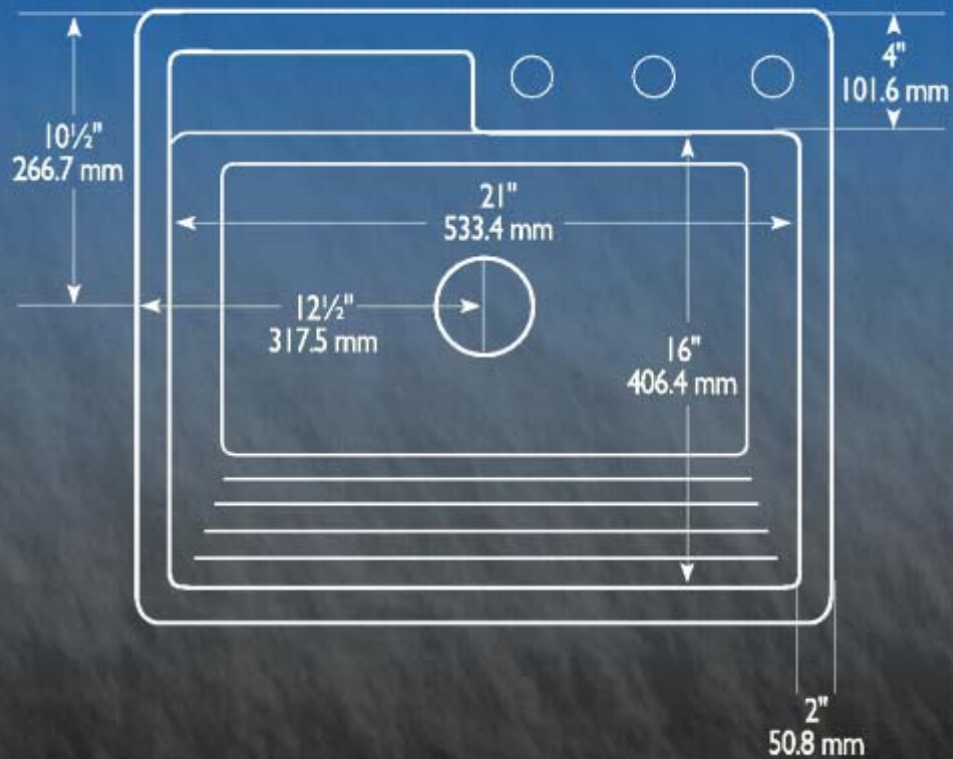

Model 12 Westerly - Technical Measurements

Overall sink dimensions: 25 In. x 22 In. x 12 In.
Inside bowl dimensions: 21 In. x 16 In. x 12 In.
Cutout dimensions: 23 In. x 20 In. with 1 In. radius corners.
Hole configuration: 1, 2 & 3 hole availability.