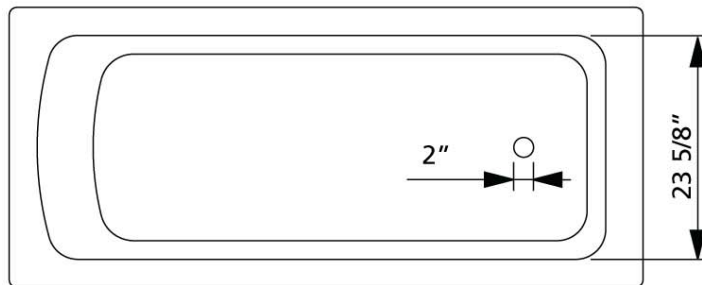

DROP-IN Cast Iron Bath | #2190 | Overall Length 67"

Note: Adjustable feet raise tub 3 1/4" to 6 1/4" from floor to bottom of drain hole.