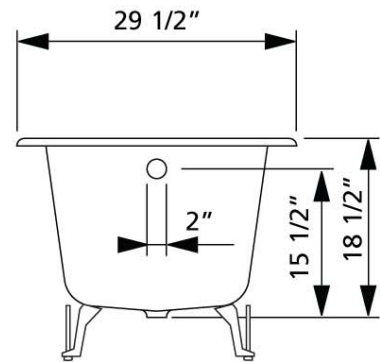

DROP-IN Cast Iron Bath | #2190 | Overall Length 67"

Note: Adjustable feet raise tub 3 1/4" to 6 1/4" from floor to bottom of drain hole.