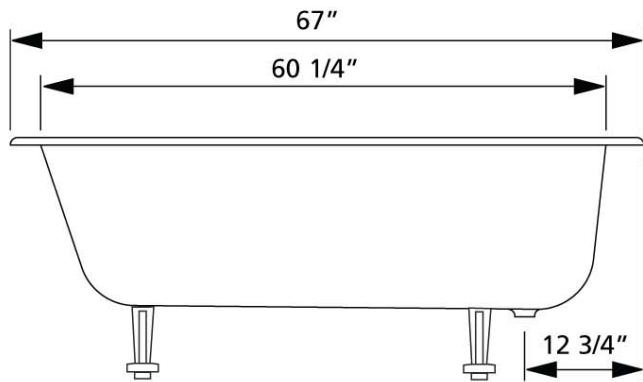

DROP-IN Cast Iron Bath | #2190 | Overall Length 67"

Note: Adjustable feet raise tub 3 1/4" to 6 1/4" from floor to bottom of drain hole.