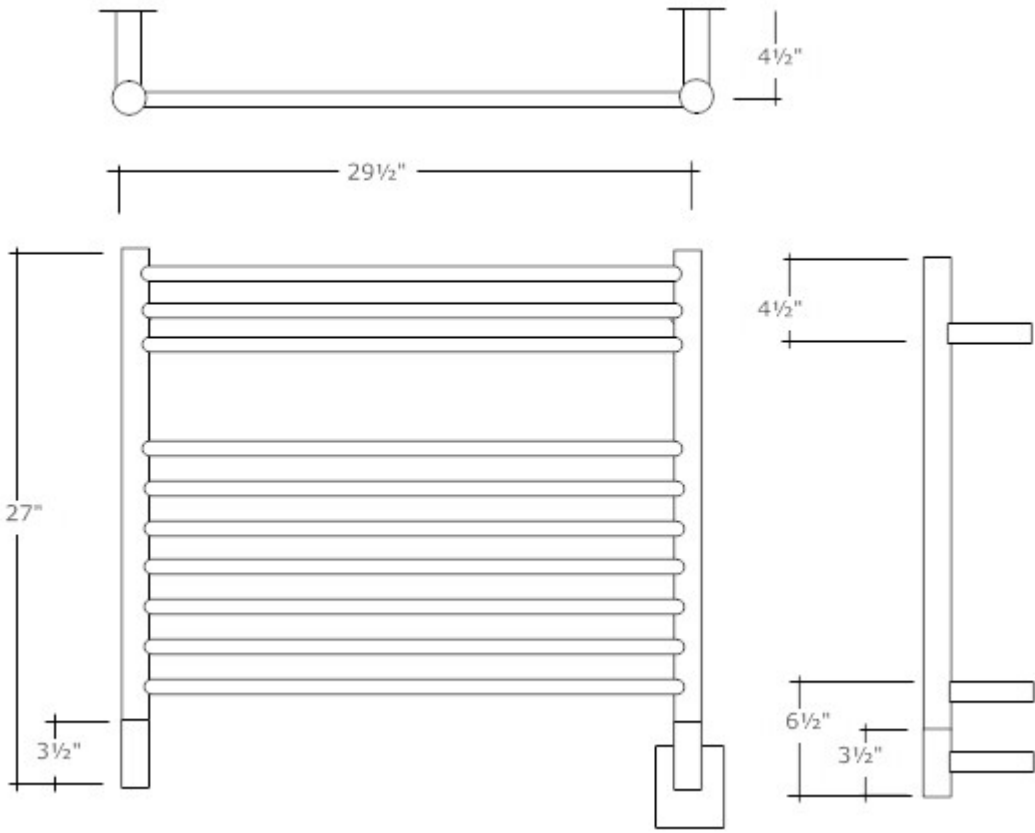

Model K Straight

Height: 27"

Width: 29 1/2"

Wattages: Polished / Brushed – 150W Oil Rubbed Bronze / White – 175W