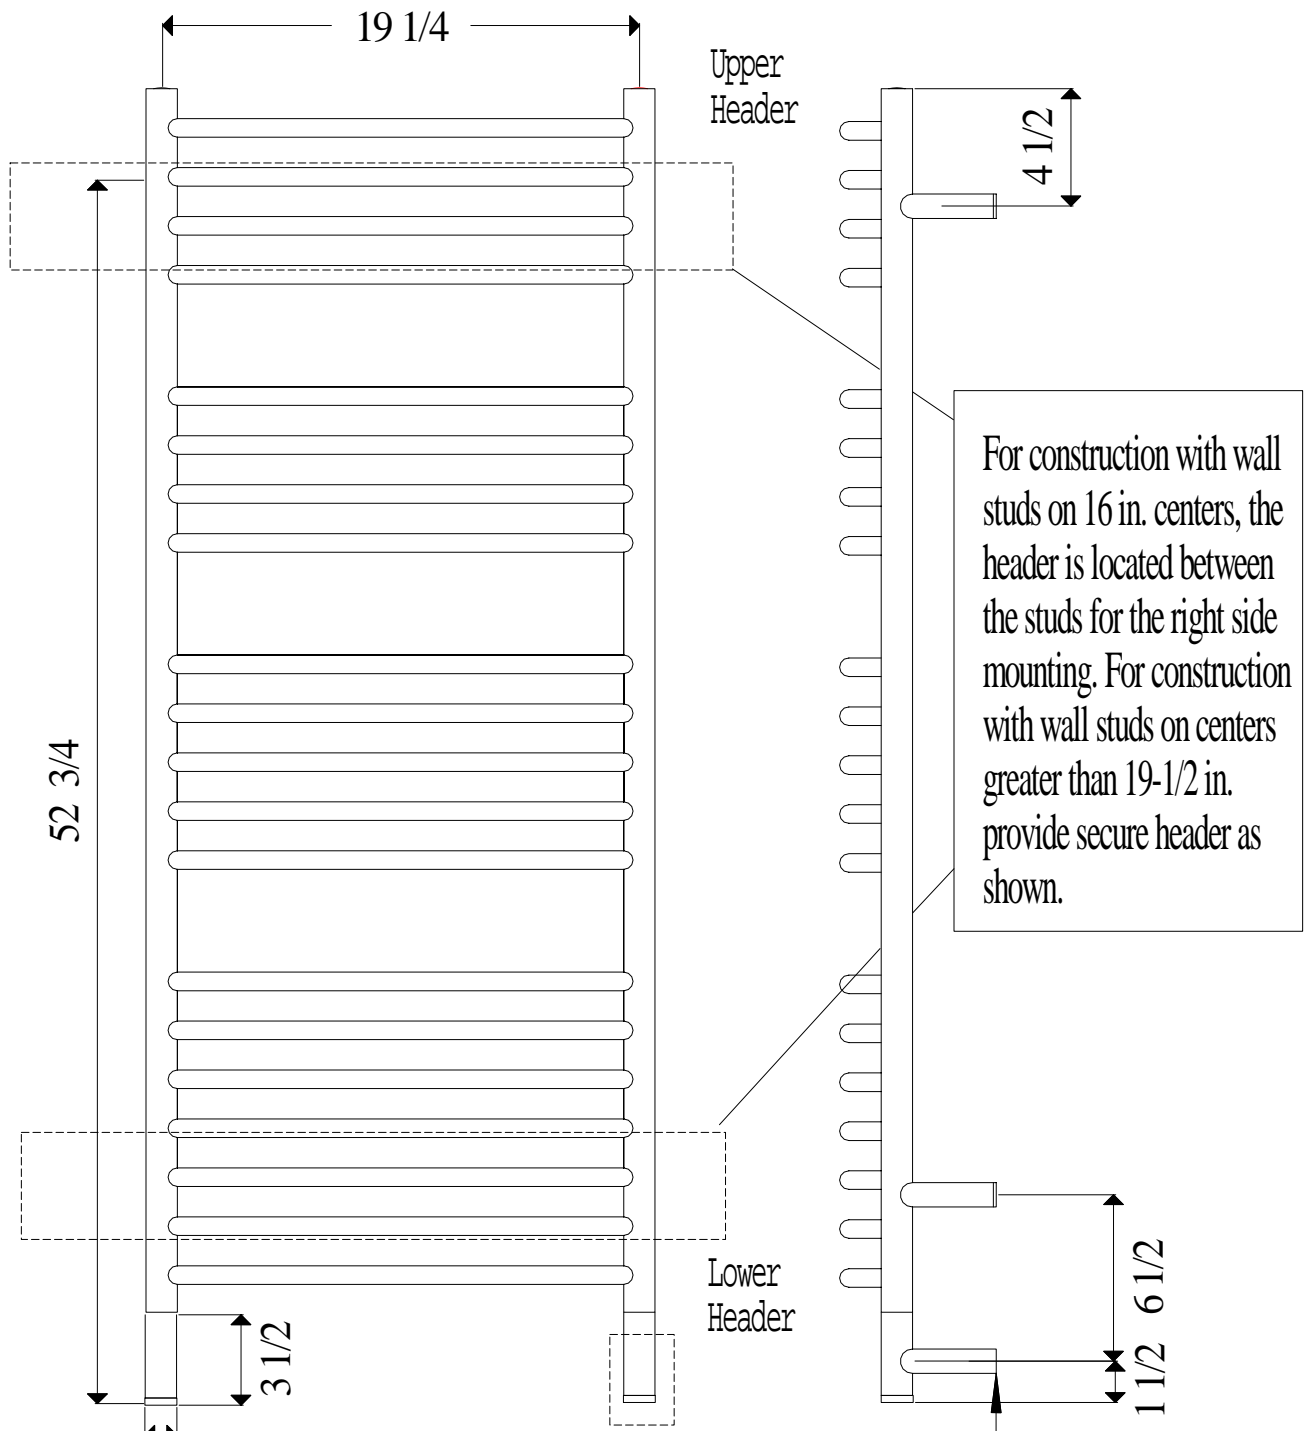

# JEEVES

HEATED TOWEL RAILS

**MODEL D - CURVED**