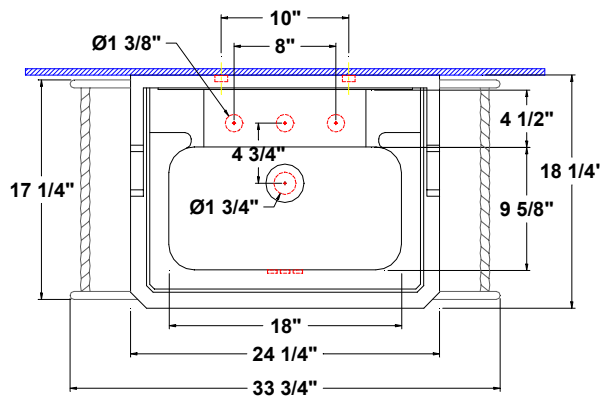

Granada™ Wrought Iron Stand with Neo-Venetian Petite Lavatory

33 3/4" x 18 1/4" x 37 1/2" high

Vitreous china lavatory with wrought iron stand, complete with mounting hardware. Faucet holes on 8" centers.

Components:

- 5123.082 - Neo-Venetian Petite Lavatory 8"
- 5025.431 - Granada wrought iron stand

Fixture Information

Drain outlet	1 3/4" O.D.
Overall dimensions	33 3/4" x 18 1/4"
Basin dimensions	18" x 9 5/8"
Material	Vitreous china / Wrought Iron

Fixture dimensions meet ANSI/ASME standard A112.19.2M and CAN/CSA requirements. These measurements are subject to change or cancellation. No responsibility will be assumed for use of superseded or voided pages.