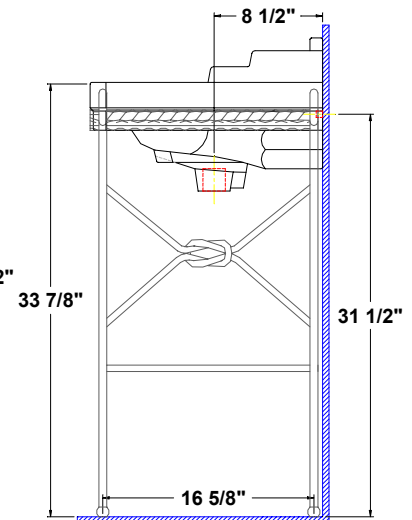

Granada™ Wrought Iron Stand with Neo-Venetian Petite Lavatory

33 3/4" x 18 1/4" x 37 1/2" high

Vitreous china lavatory with wrought iron stand, complete with mounting hardware. Faucet holes on 8" centers.

Components:

- 5123.082 - Neo-Venetian Petite Lavatory 8"
- 5025.431 - Granada wrought iron stand

Fixture Information

Drain outlet	1 3/4" O.D.
Overall dimensions	33 3/4" x 18 1/4"
Basin dimensions	18" x 9 5/8"
Material	Vitreous china / Wrought Iron

Fixture dimensions meet ANSI/ASME standard A112.19.2M and CAN/CSA requirements. These measurements are subject to change or cancellation. No responsibility will be assumed for use of superseded or voided pages.