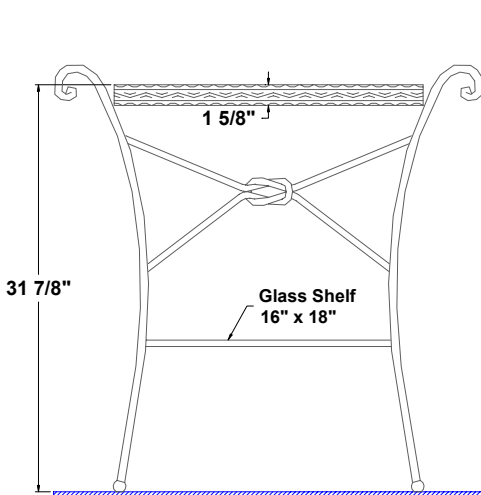

Granada™ Wrought Iron Stand with Neo-Venetian Petite Lavatory

33 3/4" x 18 1/4" x 37 1/2" high

Vitreous china lavatory with wrought iron stand, complete with mounting hardware. Faucet holes on 8" centers.

Components:

- 5123.082 - Neo-Venetian Petite Lavatory 8"
- 5025.431 - Granada wrought iron stand

Fixture Information

Drain outlet	1 3/4" O.D.
Overall dimensions	33 3/4" x 18 1/4"
Basin dimensions	18" x 9 5/8"
Material	Vitreous china / Wrought Iron

Fixture dimensions meet ANSI/ASME standard A112.19.2M and CAN/CSA requirements. These measurements are subject to change or cancellation. No responsibility will be assumed for use of superseded or voided pages.