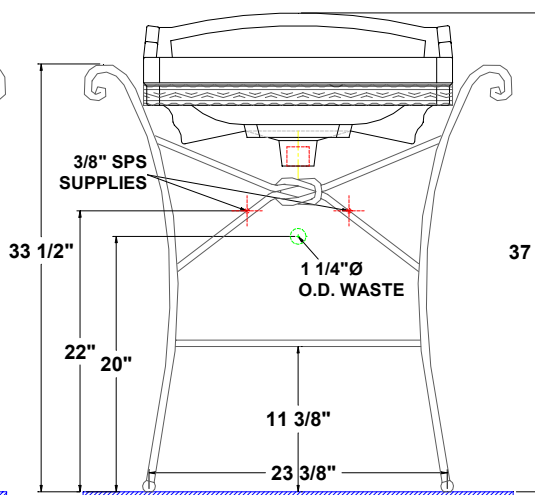

Granada™ Wrought Iron Stand with Neo-Venetian Petite Lavatory

33 3/4" x 18 1/4" x 37 1/2" high

Vitreous china lavatory with wrought iron stand, complete with mounting hardware. Faucet holes on 8" centers.

Components:

- 5123.082 - Neo-Venetian Petite Lavatory 8"
- 5025.431 - Granada wrought iron stand

Fixture Information

Drain outlet	1 3/4" O.D.
Overall dimensions	33 3/4" x 18 1/4"
Basin dimensions	18" x 9 5/8"
Material	Vitreous china / Wrought Iron

Fixture dimensions meet ANSI/ASME standard A112.19.2M and CAN/CSA requirements. These measurements are subject to change or cancellation. No responsibility will be assumed for use of superseded or voided pages.