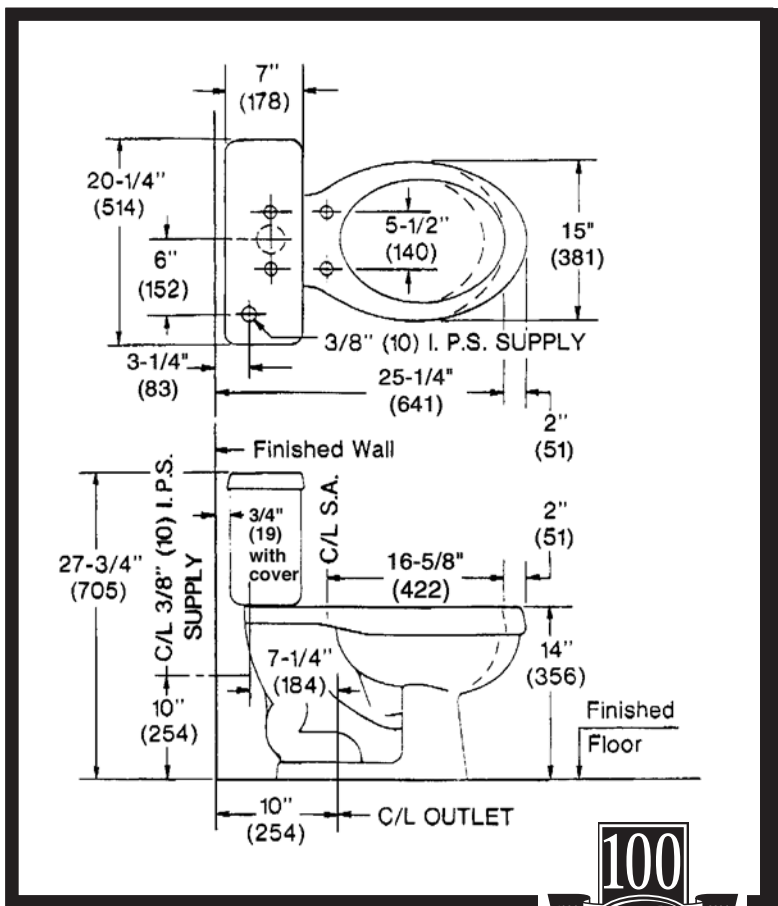

Patriot

1.6 Gallon Toilet

(10" Rough-In)

Vitreous China

TOILETS AND
BIDETS

NOTE:

- Dimensions may vary +/- 1/2" and are subject to change or cancellation.
- Dimensions for location of supply are suggested.
- Eljer assumes no responsibility or liability for local or state regulations which deviate from national standards. It shall be the responsibility of the installer to comply with local codes and standards prior to installation of any Eljer product.
-  CSA Certified.

Fixture dimensions are nominal and conform to tolerances established by ASME/ANSI standards, A112.19.2M. All measurements shown are subject to change or cancellation. Dimensions in parentheses are in Millimeters. 25.4 mm = 1 inch.