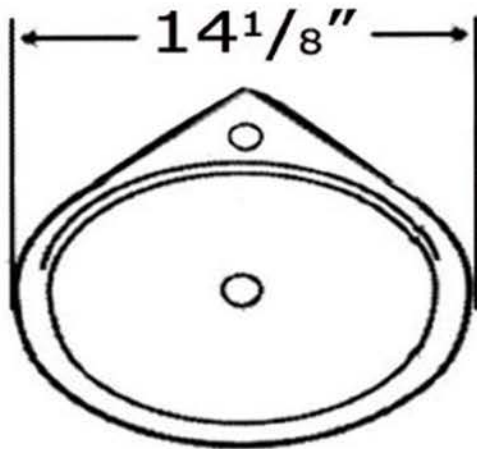

WHKN1137

**Inside Bowl Dimensions**  
**13 1/2" x 8 5/8" x 3 5/8"**

**LIVE WITH STYLE!**