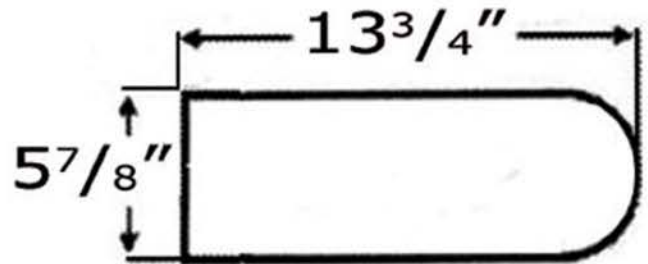

WHKN1137

**Inside Bowl Dimensions**  
**13 1/2" x 8 5/8" x 3 5/8"**

**LIVE WITH STYLE!**