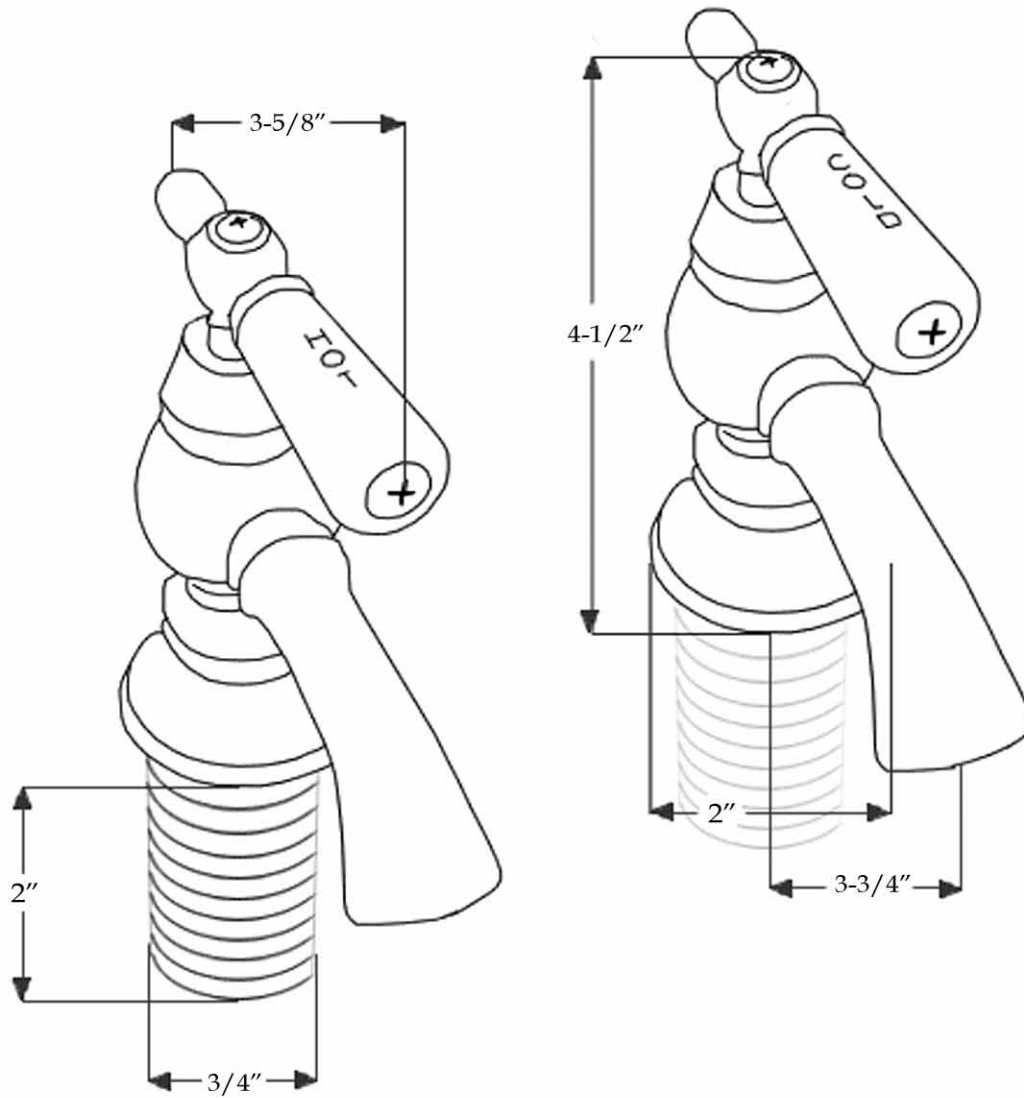

Single Basin Taps with Porcelain Lever Handles by Randolph Morris

Item #: RMNAB262L

All products and specifications are subject to change without notice. Randolph Morris is not responsible for typographical and/or dimensional errors. Typographical errors are subject to correction.

Note: Rough-in dimensions may vary +/- 1/2" and are subject to change. No responsibility is assumed by Randolph Morris.