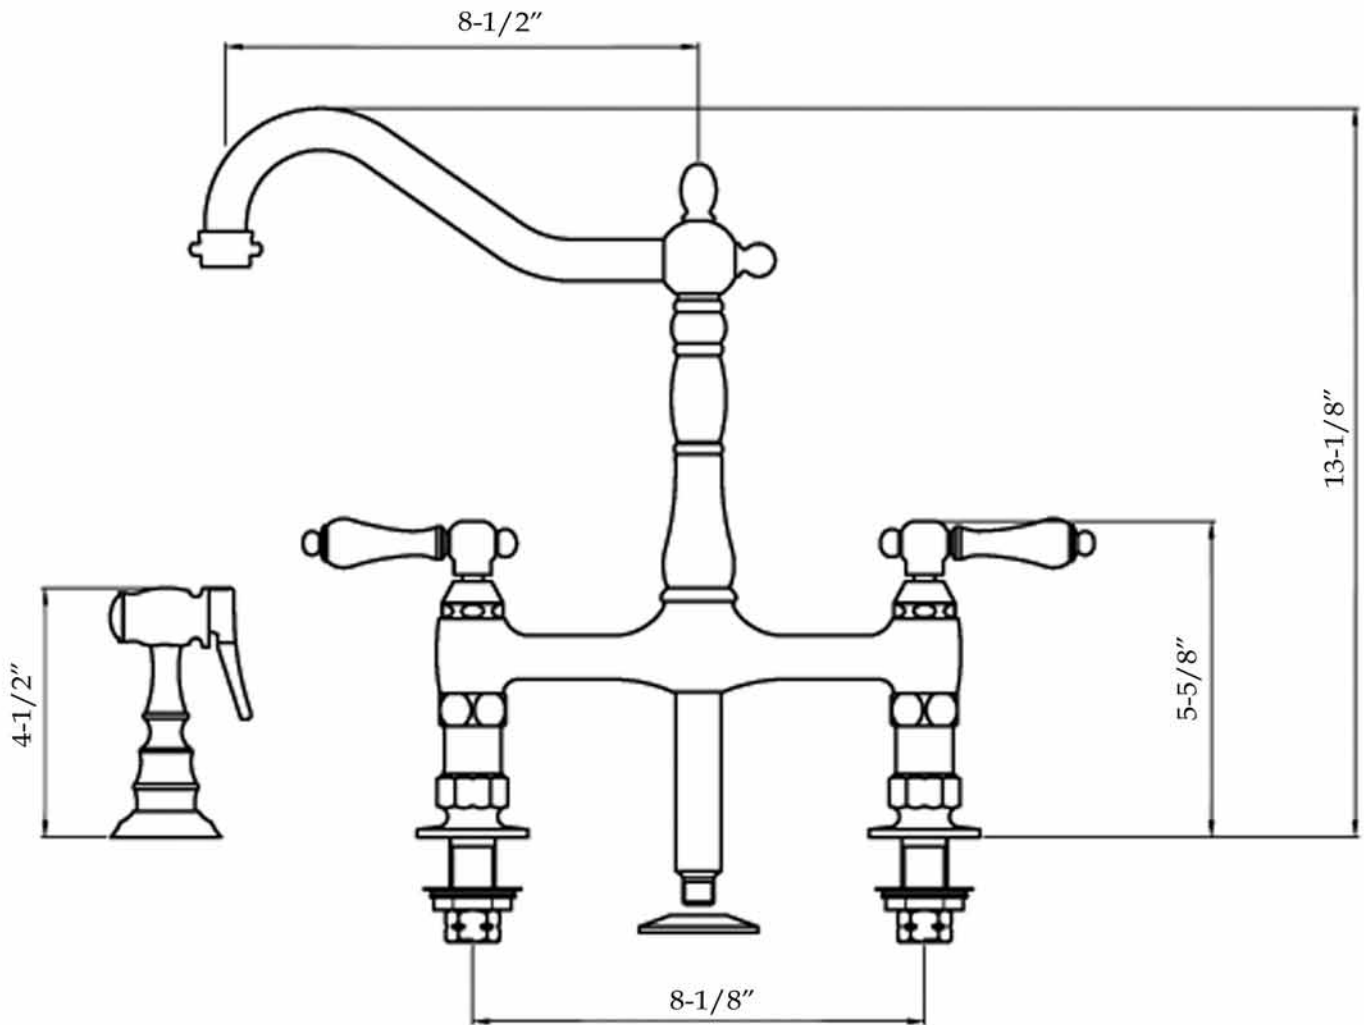

Bridge Style Kitchen Faucet with Metal Lever Handles by Randolph Morris

Item #: RMNAB511ML

All products and specifications are subject to change without notice. Randolph Morris is not responsible for typographical and/or dimensional errors. Typographical errors are subject to correction.

Note: Rough-in dimensions may vary +/- 1/2" and are subject to change. No responsibility is assumed by Randolph Morris.