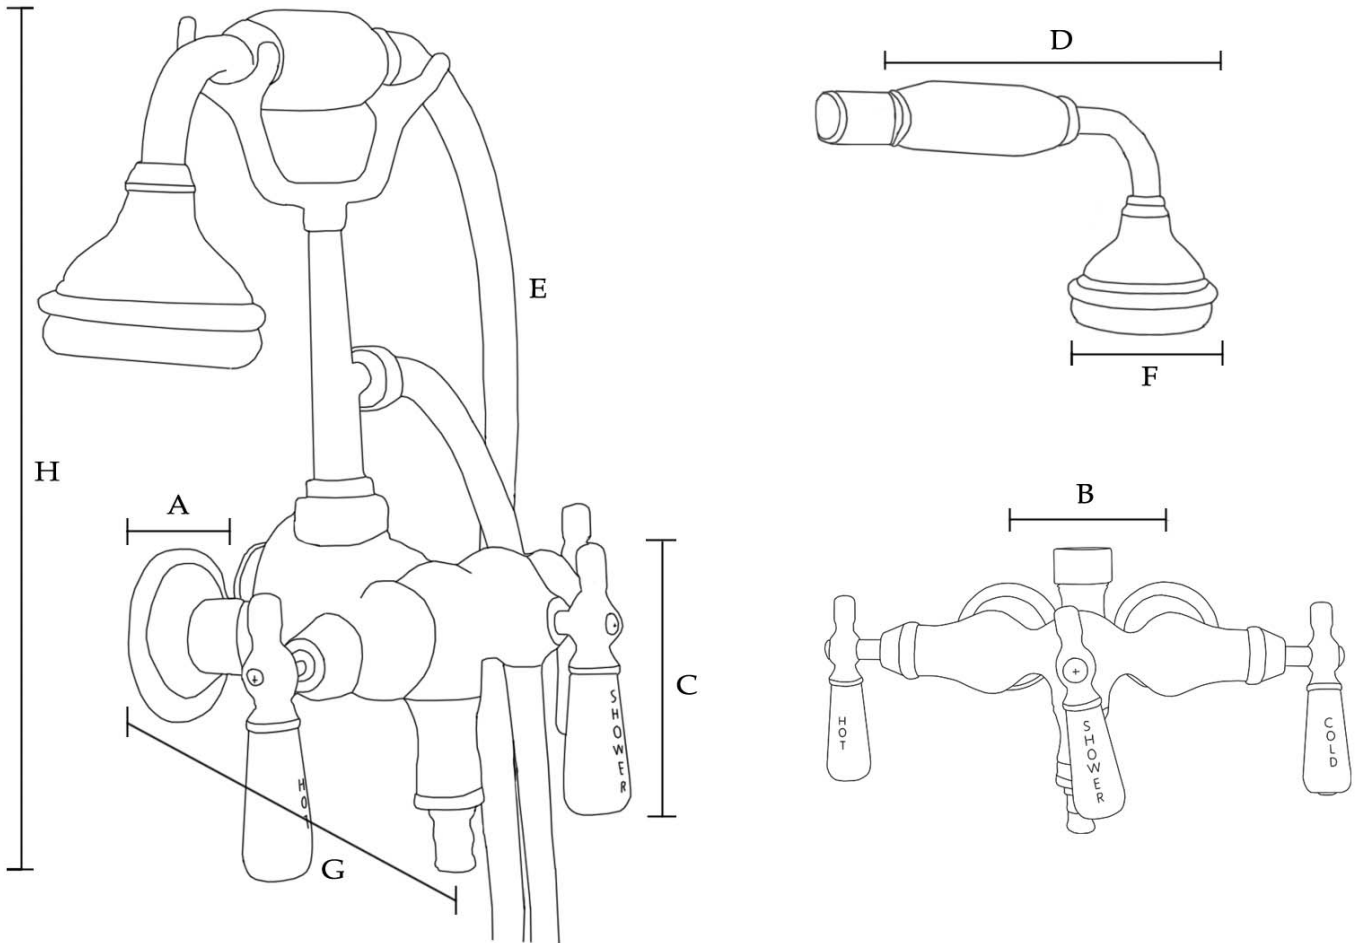

Wall Mount Downspout Tub Faucet with Handshower by Randolph Morris

Item #: RMC154

(A) Base: 2-1/2" OD	(D) Hand Shower: 7" L	(G) Spout: 3-1/4" Reach
(B) Centers: 3-3/8" W	(E) Hose: 59-3/4" L	(H) Total Height: 11-1/4" H
(C) Handle: 3-9/16" L	(F) Shower Head: 2-1/2" OD	Flow Rate: 7 gal/min

All products and specifications are subject to change without notice. Randolph Morris is not responsible for typographical and/or dimensional errors. Typographical errors are subject to correction.

Note: Rough-in dimensions may vary +/- 1/2" and are subject to change. No responsibility is assumed by Randolph Morris.