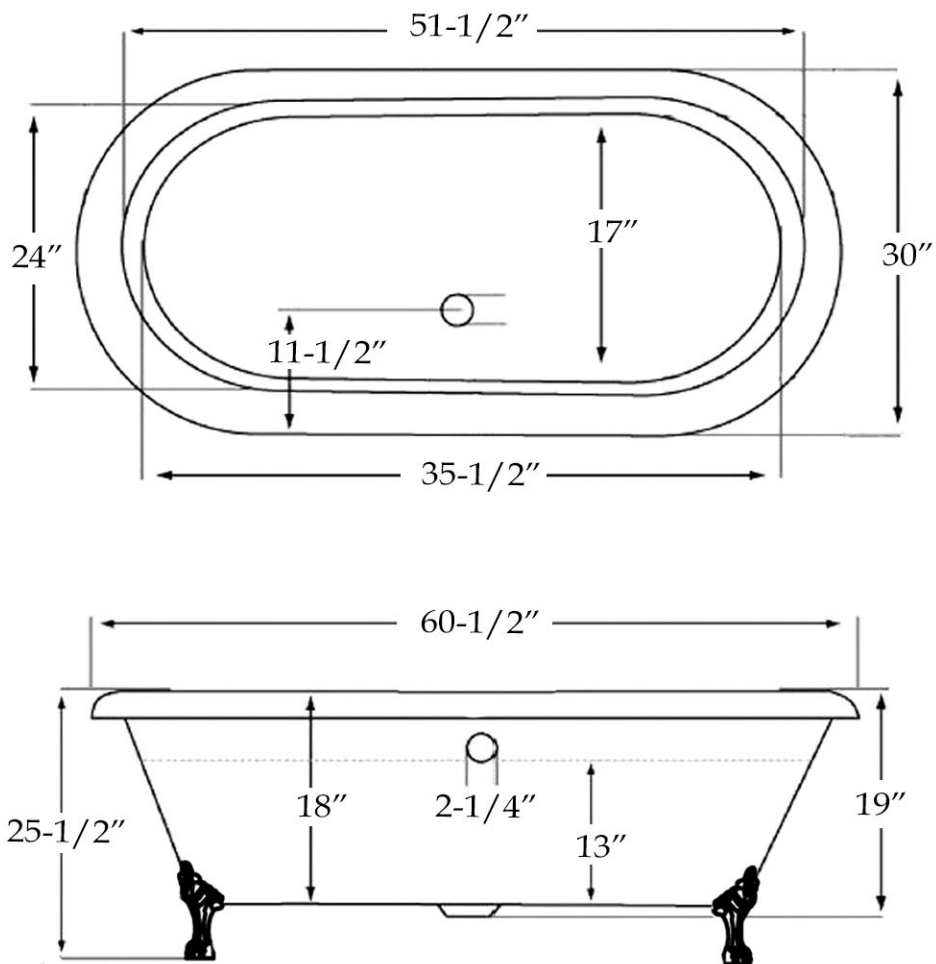

Double Ended Clawfoot Tub by Randolph Morris

Acrylic

Item #: RMA60DE0WLP

Volume: 45 gal Weight: 66 lbs Water Depth: 13"

All products and specifications are subject to change without notice. Randolph Morris is not responsible for typographical and/or dimensional errors. Typographical errors are subject to correction.

Note: Rough-in dimensions may vary +/- 1/2" and are subject to change. No responsibility is assumed by Randolph Morris.