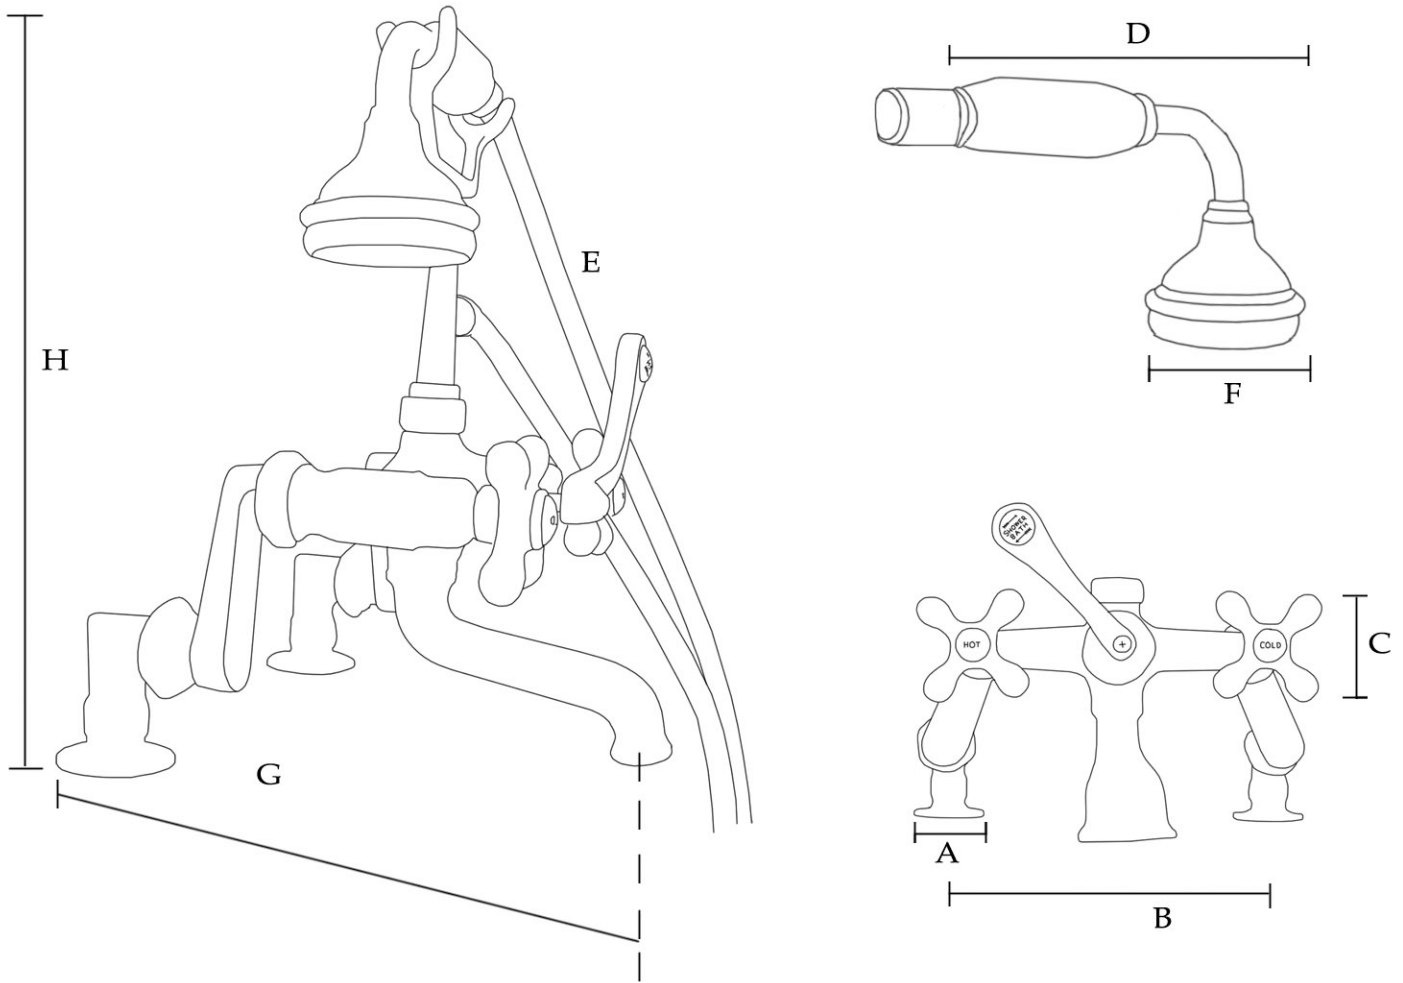

Deck Mount British Telephone Tub Faucet with Handshower by Randolph Morris

Item #: RM627

(A) Base: 2" OD	(D) Hand Shower: 7" L	(G) Spout: 8-1/4" Reach
(B) Centers: 3-3/8" - 13"	(E) Hose: 59-3/4" L	(H) Total Height: Adjustable
(C) Handle: 3-1/4" L	(F) Shower Head: 2-1/2" OD	Flow Rate: 7 gal/min

All products and specifications are subject to change without notice. Randolph Morris is not responsible for typographical and/or dimensional errors. Typographical errors are subject to correction.

Note: Rough-in dimensions may vary +/- 1/2" and are subject to change. No responsibility is assumed by Randolph Morris.