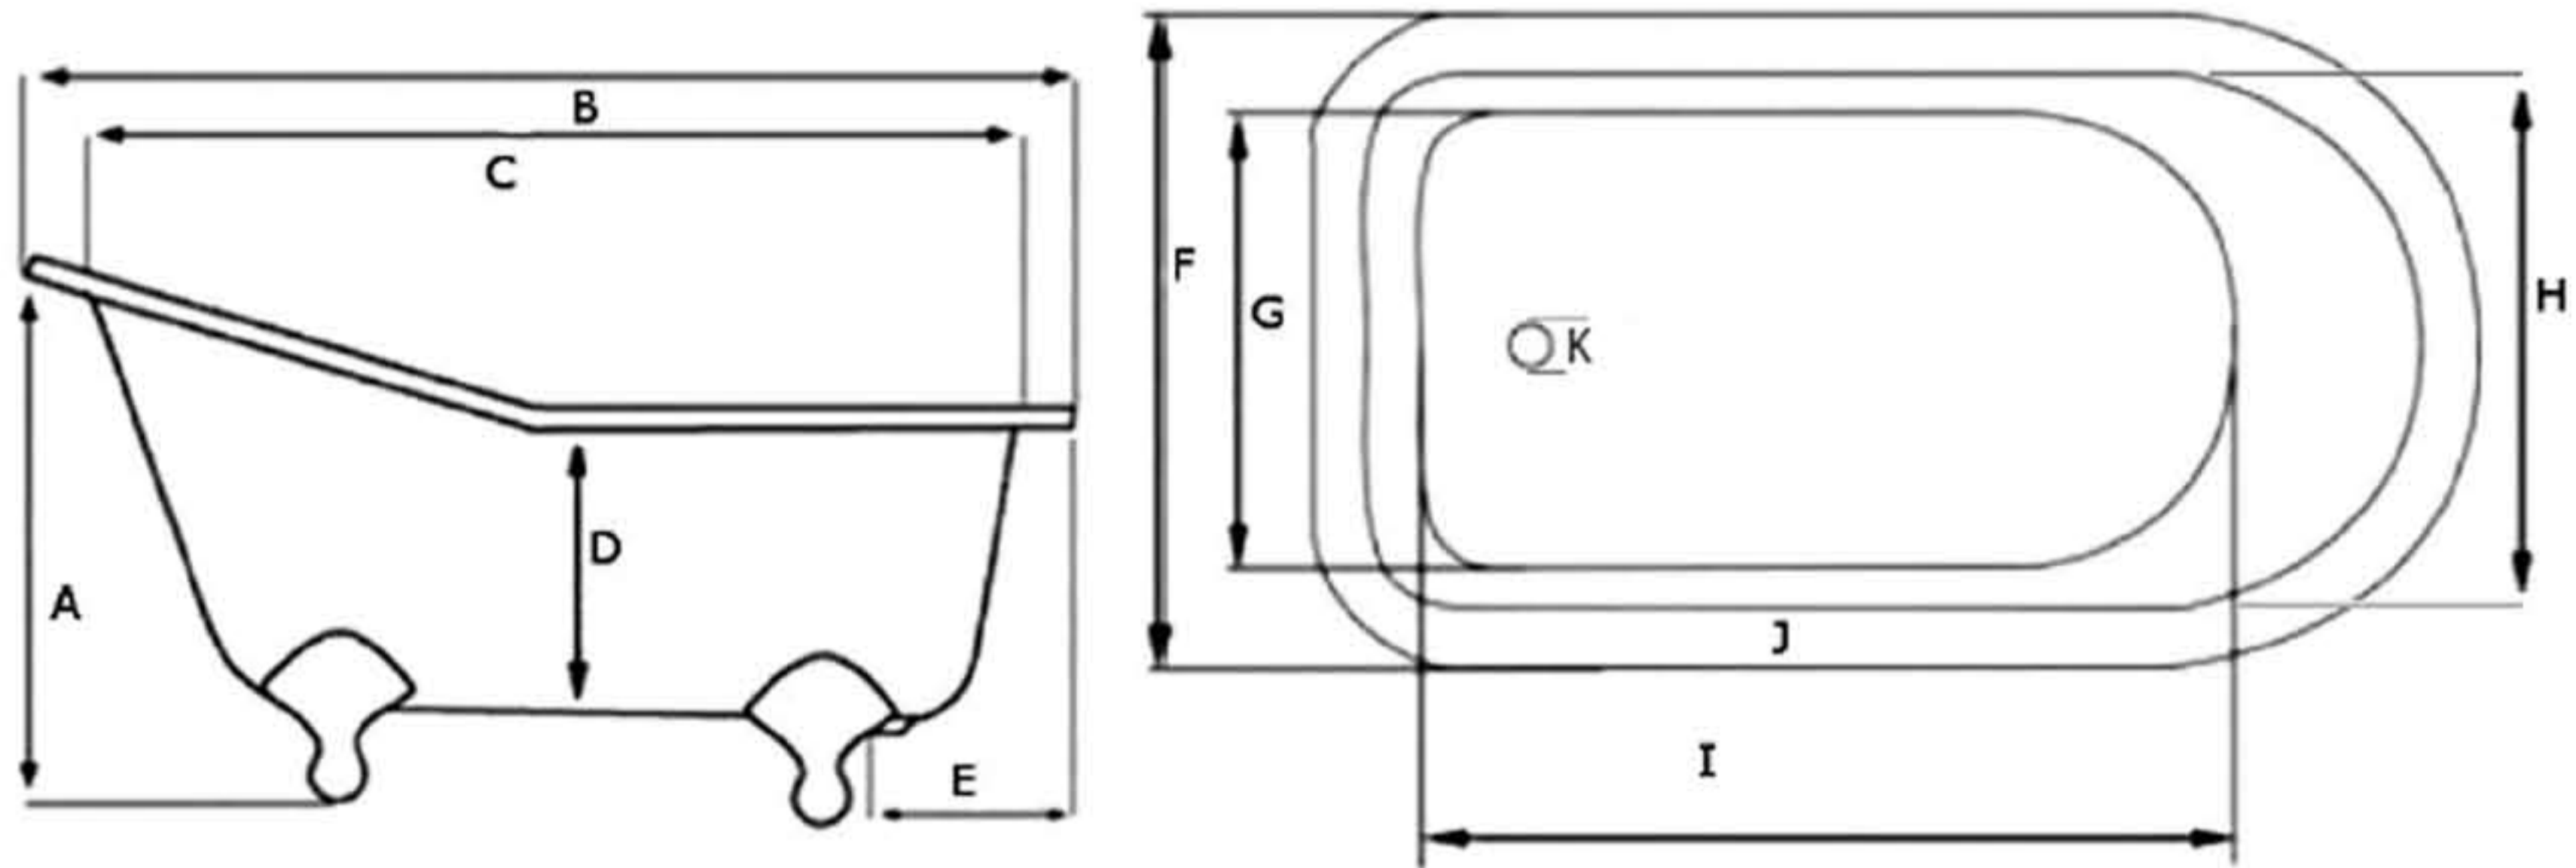

## Slipper Clawfoot Bathtub with Flat Rim by Randolph Morris

Cast Iron

	A	B	C	D	E	F	G	H	I	J	K
<b>62</b>	30	61½	54	17½	11	31½	16½	24	39	3¾	2½

	<b>62</b>
<b>EMPTY (LBS)</b>	355
<b>FILLED (LBS)</b>	738
<b>CAPACITY (GAL)</b>	55
<b>WATER DEPTH (IN.)</b>	13

All products and specifications are subject to change without notice. Randolph Morris is not responsible for typographical and/or dimensional errors. Typographical errors are subject to correction.

Note: Rough-in dimensions may vary +/- 1/2" and are subject to change. No responsibility is assumed by Randolph Morris.