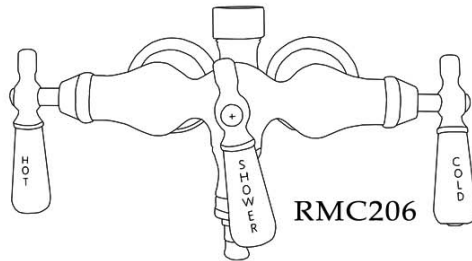

## Wall Mount Downspout Tub Faucet with Handshower by Randolph Morris

Item #: RMC154

Unpack and check all the parts, and read the instructions

### Handshower

- RMC144P Hand Shower & Hose - includes washers
- RMC144I Hand Shower Cradle - includes washer

RMC144P

RMC144I

### Faucet Body

- RMC154BODY Includes faucet body with RMC206 (porcelain lever handles) & RMC350 (straight shanks)

RMC350

RMC206